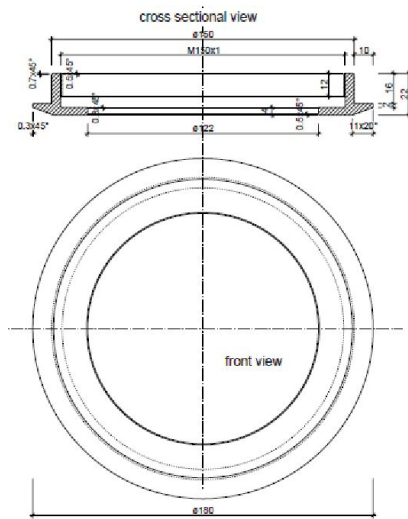

Attribute	Value
Warranty:	60.00 Months

Additional Images

Accessories

Part No.	Name
89283	Synergy 21 LED Prometheus IP68 IR with lens update SECURITY
115517	Synergy 21 LED Prometheus IP68 power supply V2
148726	Synergy 21 - Waterproof connector 1:1
148727	Synergy 21 - Waterproof connector 1:2
148730	Synergy 21 - Waterproof connector box 3 ports
148729	Synergy 21 - Waterproof connector box 3 ports transparent
148728	Synergy 21 - Waterproof connector box 4 ports
87838	Synergy 21 LED Prometheus IP68 RGB-W add. cable 3m
87839	Synergy 21 LED Prometheus IP68 RGB-W zub. Kabel 5m
92700	Synergy 21 LED Prometheus IP68 RGB-W zub. Ersatz Anschlußkabel 3m
81394	Synergy 21 LED Prometheus IP68 Zubehör, befahrbare Glasscheibe mit
88251	Synergy 21 LED Prometheus IP68 Zubehör, Deck-Ring