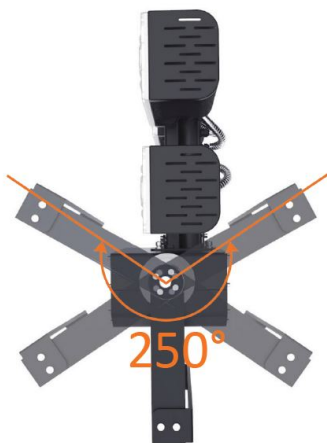

Synergy 21 LED object/stadium spotlight 480W IP66 ww (dim 0-10V)

kwh/1000h:	480,00
Lumens:	79200
Watt:	480,0
Nominal Service Life:	35000 Std.
Switching Cycles:	50000
Opt. Ambient Temperature.:	25 °C

Operating voltage: AC 90-305V, 50/60Hz
LED: 248 LED Philips Lumileds 165lm/Watt
Power supply unit: MeanWell
Beam angle: Lens 90°, light heads variably adjustable (swivelling and tilting)
Beam angles with 10°, 30° or 60° also available on request.
Lumen: 79200lm
Efficiency: 165Lm/Watt
Light colour: 3000K ±150 warm white
CRI: Ra>70
dimmable: 0-10V
Housing: Aluminium
Operating temperature: -40°C to +60°C
Protection class: IP66
Dimensions: 536*165*579mm

Energy efficiency class: A++
kWh/1000h: 480

The connection of electrical components and systems may only be carried out by only be carried out by qualified specialists!

Attributes

Attribute	Value
Abstrahlwinkel:	90
CRI:	>80
Dimmbar:	0-10V
Grösse:	536*165*579
LED - Gehäusefarbe:	schwarz
LED - Gehäusematerial:	Aluminium
Lichtfarbe:	warmweiß
Lichtfarbe in Kelvin:	3000
Lumen:	79200
Schutzklasse:	IP66
Volt:	230
Weight:	16 Kg

Additional Images

Accessories

Part No.	Name
148726	Synergy 21 - Waterproof connector 1:1
148727	Synergy 21 - Waterproof connector 1:2
148730	Synergy 21 - Waterproof connector box 3 ports
148729	Synergy 21 - Waterproof connector box 3 ports transparent
148728	Synergy 21 - Waterproof connector box 4 ports
147265	Netzkabel 230V Schutzkontakt CEE7(Stecker)->Open End mit Adernendhülsen, 1,8m,Black