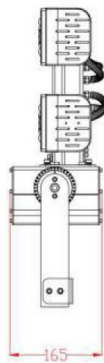

Synergy 21 LED object/stadium spotlight 480W IP66 ww (dim 0-10V)

kwh/1000h:	480,00
Lumens:	79200
Watt:	480,0
Nominal Service Life:	35000 Std.
Switching Cycles:	50000
Opt. Ambient Temperature.:	25 °C

Operating voltage: AC 90-305V, 50/60Hz
LED: 248 LED Philips Lumileds 165lm/Watt
Power supply unit: MeanWell
Beam angle: Lens 90°, light heads variably adjustable (swivelling and tilting)
Beam angles with 10°, 30° or 60° also available on request.
Lumen: 79200lm
Efficiency: 165Lm/Watt
Light colour: 3000K ±150 warm white
CRI: Ra>70
dimmable: 0-10V
Housing: Aluminium
Operating temperature: -40°C to +60°C
Protection class: IP66
Dimensions: 536*165*579mm

Energy efficiency class: A++
kWh/1000h: 480

The connection of electrical components and systems may only be carried out by only be carried out by qualified specialists!

Attributes

Attribute	Value
Abstrahlwinkel:	90
CRI:	>80
Dimmbar:	0-10V
Grösse:	536*165*579
LED - Gehäusefarbe:	schwarz
LED - Gehäusematerial:	Aluminium
Lichtfarbe:	warmweiß
Lichtfarbe in Kelvin:	3000
Lumen:	79200
Schutzklasse:	IP66
Volt:	230
Weight:	16 Kg

Additional Images

Accessories

Part No.	Name
148726	Synergy 21 - Waterproof connector 1:1
148727	Synergy 21 - Waterproof connector 1:2
148730	Synergy 21 - Waterproof connector box 3 ports
148729	Synergy 21 - Waterproof connector box 3 ports transparent
148728	Synergy 21 - Waterproof connector box 4 ports
147265	Netzkabel 230V Schutzkontakt CEE7(Stecker)->Open End mit Adernendhülsen, 1,8m,Black