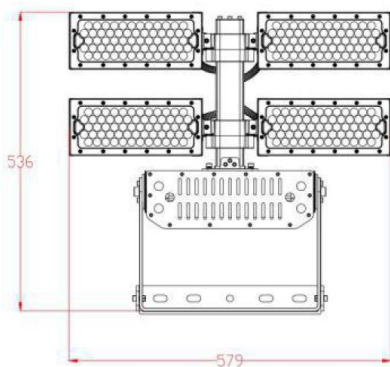

Attribute	Value
Abstrahlwinkel:	90
CRI:	>80
Dimmbar:	0-10V
Grösse:	536*165*579
LED - Gehäusefarbe:	schwarz
LED - Gehäusematerial:	Aluminium
Lichtfarbe:	warmweiß
Lichtfarbe in Kelvin:	3000
Lumen:	79200
Schutzklasse:	IP66
Volt:	230
Weight:	16 Kg

Additional Images