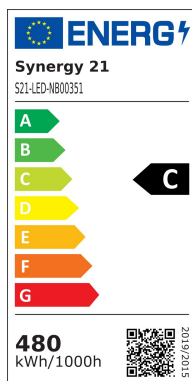

Synergy 21 LED object/stadium spotlight 480W IP66 ww (dim 0-10V)

kwh/1000h:	480,00
Lumens:	79200
Watt:	480,0
Nominal Service Life:	35000 Std.
Switching Cycles:	50000
Opt. Ambient Temperature.:	25 °C

Operating voltage: AC 90-305V, 50/60Hz
LED: 248 LED Philips Lumileds 165lm/Watt
Power supply unit: MeanWell
Beam angle: Lens 90°, light heads variably adjustable (swivelling and tilting)
Beam angles with 10°, 30° or 60° also available on request.
Lumen: 79200lm
Efficiency: 165Lm/Watt
Light colour: 3000K ±150 warm white
CRI: Ra>70
dimmable: 0-10V
Housing: Aluminium
Operating temperature: -40°C to +60°C
Protection class: IP66
Dimensions: 536*165*579mm

Energy efficiency class: A++
kWh/1000h: 480

The connection of electrical components and systems may only be carried out by only be carried out by qualified specialists!

Attributes

Attribute	Value
Abstrahlwinkel:	90
CRI:	>80
Dimmbar:	0-10V
Grösse:	536*165*579
LED - Gehäusefarbe:	schwarz
LED - Gehäusematerial:	Aluminium
Lichtfarbe:	warmweiß
Lichtfarbe in Kelvin:	3000
Lumen:	79200
Schutzklasse:	IP66
Volt:	230
Weight:	16 Kg