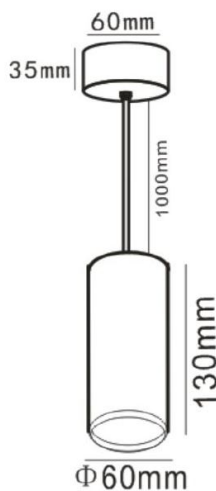

Synergy 21 LED lampholder GU10 suspended ceiling mounting

Socket for GU10 LED light source
Suspended ceiling mounting
Colour: white
Delivery WITHOUT bulb

Additional Images

Accessories

Part No.	Name
90801	Synergy 21 LED retrofit GU10 4x1W ww
90882	Synergy 21 LED retrofit GU10 4x1W nw
90800	Synergy 21 LED retrofit GU10 4x1W cw
148502	Synergy 21 LED Retrofit GU10 4W RGB-WW Spot *Milight/Miboxer*
86948	Synergy 21 LED Retrofit GU10 4x1W IR SECURITY LINE Infrared with 850nm
114785	Synergy 21 LED retrofit GU10 4x1W amber/orange

Part No.	Name
118706	Synergy 21 LED Retrofit GU10 4x1W UV Ultraviolet
121670	Synergy 21 LED Retrofit GU10 4x1W IR SECURITY LINE Infrared with 940nm