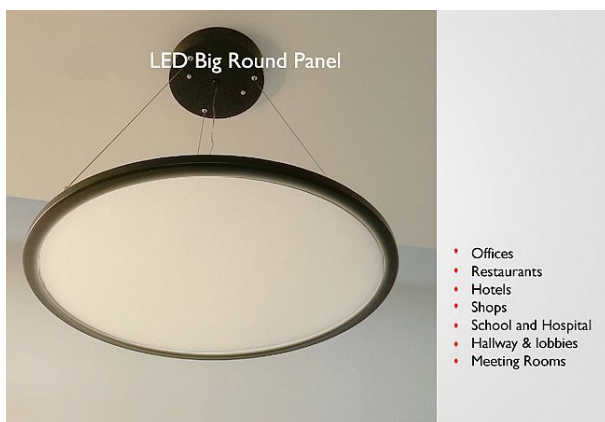

Attributes

Attribute	Value
Abstrahlwinkel:	120
Ampere:	1.40
CC oder CV:	CC
CRI:	>83
Dimmbar:	Ja, abhängig vom Netzteil
Grösse:	380x13,5
LED - Gehäusefarbe:	weiß
LED - Gehäusematerial:	Aluminum
Lichtfarbe:	neutralweiß
Lichtfarbe in Kelvin:	4100
Lumen:	5000
Schutzklasse:	IP40
Volt:	38
Weight:	3.15 Kg
Warranty:	36.00 Months

Additional Images