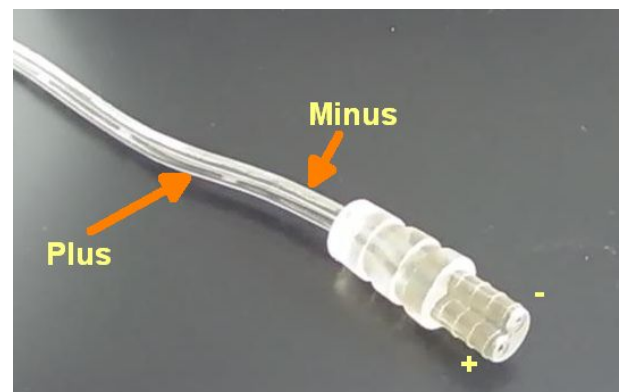

Attributes

Attribute	Value
Abstrahlwinkel:	120
Ampere:	1.40
CC oder CV:	CC
CRI:	>83
Dimmbar:	Ja, abhängig vom Netzteil
Grösse:	380x13,5
LED - Gehäusefarbe:	weiß
LED - Gehäusematerial:	Aluminum
Lichtfarbe:	neutralweiß
Lichtfarbe in Kelvin:	4100
Lumen:	5000
Schutzklasse:	IP40
Volt:	38
Weight:	3.15 Kg
Warranty:	36.00 Months

Additional Images