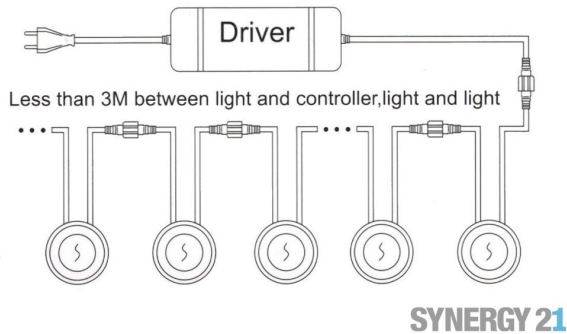

Accessories

Part No.	Name
156522	Synergy 21 LED in-ground spotlight ARGOS with solar panel inc. rechargeable battery 10W
156529	Synergy 21 ARGOS LED in-ground spotlight with solar panel
109456	Synergy 21 LED recessed floor floodlight ARGOS with power supply 12V / 3W IP67
109457	Synergy 21 LED in ground ARGOS zub power supply 12V / 8W IP67
109458	Synergy 21 LED in ground ARGOS zub power supply 12V / 30W IP67
109461	Synergy 21 LED in ground ARGOS zub extension cable IP67 1m