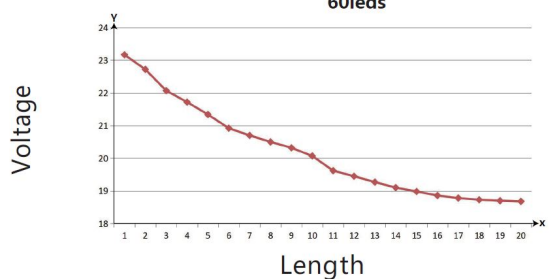

Make sure that the LED strip does not exceed a working temperature of 40°C, otherwise its service life cannot be guaranteed.

No guarantee can be given for overheated LED strips

Attributes

| Attribute | Value |
|-----------------------|-----------------------|
| Abstrahlwinkel: | 120 |
| Ampere: | 4 |
| CC oder CV: | CV |
| CRI: | >80 |
| Dimmbar: | abhängig vom Netzteil |
| Länge: | 20 |
| LED Strip Klebeband: | ja |
| LED Strip Breite: | 10 |
| LED Strip Höhe: | 3 |
| LED Strip Klebeband: | ja |
| LED Strip kürzbar: | 160.50 |
| LED Strip Länge: | 20000 |
| Lichtfabe in Kelvin: | 3100 |
| Lichtfarbe: | warmweiß |
| Lichtfarbe in Kelvin: | 3100 |
| Lichtfarbe Name: | warmweiß |
| Lumen: | 7600 |
| Schutzklasse: | IP20 |
| Volt: | 24 |
| Weight: | 0.5 Kg |
| Warranty: | 60.00 Months |

Additional Images

The relationship of curve variation between voltage and the length of the led strip in single drive 60leds

Accessories

| Part No. | Name |
|----------|---|
| 140931 | Mean Well power supply - 24V 100W dimmable IP65 |
| 122587 | Synergy 21 Netzteil - 24V 120W Osram IP64 |
| 174020 | Synergy 21 Power supply - 24V 100W BILTON |