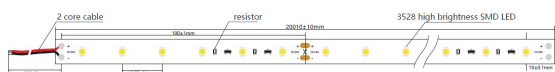

Additional Images