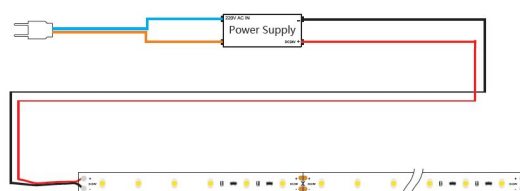

Synergy 21 LED Flex Strip UL Series
ULS=Ultra Long Series

Voltage: 24V, max4A
Watt: 96W±10%
Light colour: warm white, 3100K±250k
Brightness: 7600lm
Beam angle: 120°
Protection class: IP20
Number of LEDs: 1200*3528SMD
Dimensions: 20000*10*3 mm
PCB colour: white, open cable end (360±5mm)
Operating temperature: -25°C to +40°C
Weight: 0.500kg
Can be shortened every 10 LED 16.5cm
Adhesive tape: yes 3M on the back

Make sure that the LED strip does not exceed a working temperature of 40°C, otherwise its service life cannot be guaranteed.

No guarantee can be given for overheated LED strips

Attributes

| Attribute | Value |
|-----------------------|-----------------------|
| Abstrahlwinkel: | 120 |
| Ampere: | 4 |
| CC oder CV: | CV |
| CRI: | >80 |
| Dimmbar: | abhängig vom Netzteil |
| Länge: | 20 |
| LED Strip Klebeband: | ja |
| LED Strip Breite: | 10 |
| LED Strip Höhe: | 3 |
| LED Strip Klebeband: | ja |
| LED Strip kürzbar: | 160.50 |
| LED Strip Länge: | 20000 |
| Lichtfabe in Kelvin: | 3100 |
| Lichtfarbe: | warmweiß |
| Lichtfarbe in Kelvin: | 3100 |
| Lichtfarbe Name: | warmweiß |
| Lumen: | 7600 |
| Schutzklasse: | IP20 |
| Volt: | 24 |
| Weight: | 0.5 Kg |
| Warranty: | 60.00 Months |

Additional Images

The relationship of curve variation between voltage and the length of the led strip in single drive 60leds

Accessories

| Part No. | Name |
|----------|---|
| 140931 | Mean Well power supply - 24V 100W dimmable IP65 |
| 122587 | Synergy 21 Netzteil - 24V 120W Osram IP64 |
| 174020 | Synergy 21 Power supply - 24V 100W BILTON |