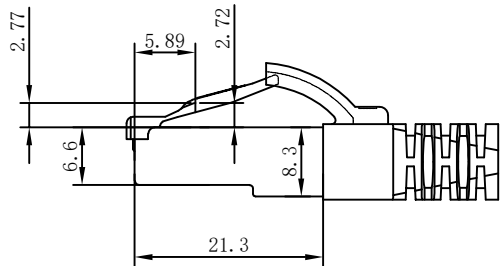

CAT. 6A S/FTP 27AWG LSZH 500MHz ISO/IEC 11801 Class Ea Channel Link 100% tested & EN 50173-1 & ANSI/TIA-568-C.2 www.Synergy21.de **CE**

①

MATERIAL LIST:

③	OVER MOLD	PVC 75A	8PCS	
②	PLUG	RJ45 8P8C Shielded Plug, Pin Gold Plated 3u", Shell Nickel Plating , Transparent Blue	2PCS	
①	CABLE	S/FTP CAT. 6A 27AWG (BC+AL-FOIL)*4PAIR+Braid(AL-MG) +JACKET:LSZH OD:5.8±0.2MM	1PCS	
NO.	PARTS NAME	SPECIFICATION STANDARD	QT' Y	REMARK

NOTE:

1. ELECTRICAL TEST:
 - (1). 100% OPEN SHORT, MISS WIRE TEST
 - (2). INSULATION RESISTANCE:DC 300V 10M Ohm;
 - (3). CONTACTOR RESISTANCE:1 OHM per meter
2. FLUKE TEST LIMIT:ISO11801 Channel Class Ea
3. Operating temperature:-20°C ~ + 75°C
4. ROHS 3.0 & REACH COMPLIANT
5. Support PoE/PoE+/PoE++
6. Packing:Synergy21 PE Bag+Label
7. Minimum of the bending radius is 60mm
8. Flame retardant (IEC60332-1-2)
Low smoke(IEC 61034)
Halogen free(IEC 60754-2)