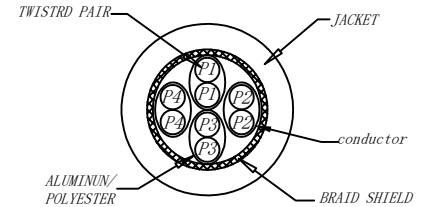

CAT. 6A S/FTP 27AWG LSZH 500MHz ISO/IEC 11801 Class Ea Channel Link 100% tested & EN 50173-1 & ANSI/TIA-568-C.2 www.Synergy21.de **CE**

①

MATERIAL LIST:

③	OVER MOLD	PVC 75A	8PCS	
②	PLUG	RJ45 8P8C Shielded Plug, Pin Gold Plated 3u", Shell Nickel Plating , Transparent Blue	2PCS	
①	CABLE	S/FTP CAT. 6A 27AWG (BC+AL-FOIL)*4PAIR+Braid(AL-MG) +JACKET:LSZH OD:5.8±0.2MM	1PCS	
NO.	PARTS NAME	SPECIFICATION STANDARD	QT' Y	REMARK

NOTE:

1. ELECTRICAL TEST:
 - (1). 100% OPEN SHORT, MISS WIRE TEST
 - (2). INSULATION RESISTANCE:DC 300V 10M Ohm;
 - (3). CONTACTOR RESISTANCE:1 OHM per meter
2. FLUKE TEST LIMIT:ISO11801 Channel Class Ea
3. Operating temperature:-20°C ~ + 75°C
4. ROHS 3.0 & REACH COMPLIANT
5. Support PoE/PoE+/PoE++
6. Packing:Synergy21 PE Bag+Label
7. Minimum of the bending radius is 60mm
8. Flame retardant (IEC60332-1-2)
Low smoke(IEC 61034)
Halogen free(IEC 60754-2)