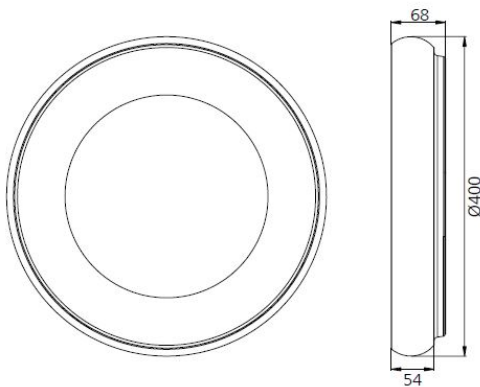

Connection: 200-240V AC
Dimmable: yes triac
Wattage: 35 Watt
Lumen: 2934 lm
CRI: >80
Light colour: neutral white, 4000K
Beam angle: 120°
Operating temperature: -20° +45° C
Size: Ø400mm
Height: 68mm
Weight: 2000 g

Energy efficiency class: A+
kWh/1000h: 25

Image similar

Attributes

Attribute	Value
-----------	-------

Abstrahlwinkel:	120
Betriebstemperatur:	-20 bis +45
CRI:	>80
Dimmbar:	TRIAC
Grösse:	Ø400*68
LED - Gehäusefarbe:	silber
LED - Gehäusematerial:	Kunststoff
Lichtfarbe:	neutralweiß
Lichtfarbe in Kelvin:	4000
Lumen:	2835
Schutzklasse:	IP20
Volt:	230
Weight:	2 Kg
Warranty:	60.00 Months

Additional Images

- IP40, CRI-80, 120° Beam angle
- Hallow & anti-glare design, Unique, Elegant
- Multi-Installation: Suspending & Surface mounted