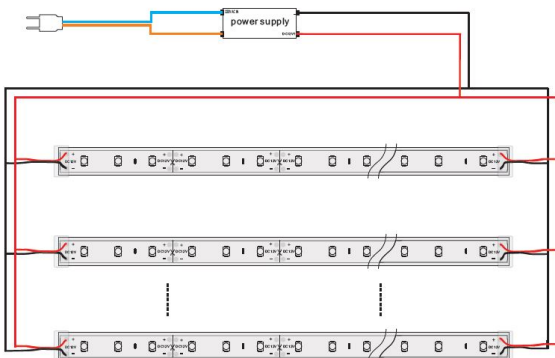

Merkmale

Merkmal	Wert
Abstrahlwinkel:	120
Ampere:	2
CC oder CV:	CV
CRI:	>80
Dimmbar:	abhängig vom Netzteil
Länge:	5
LED Strip Klebeband:	ja
LED Strip Breite:	11
LED Strip Höhe:	5
LED Strip Klebeband:	ja
LED Strip kürzbar:	50
LED Strip Länge:	5000
Lichtfabe in Kelvin:	6250
Lichtfarbe:	kaltweiß
Lichtfarbe in Kelvin:	6250
Lichtfarbe Name:	kaltweiß
Lumen:	1600
Schutzklasse:	IP65
Volt:	12
Gewicht:	0.2 Kg
Garantie:	60.00 Monate

Weitere Bilder

Front:

Lateral:

Zubehör

Art.-Nr.	Name
81069	Synergy 21 LED zub Hohlbuchse mit Schraubklemmen
81068	Synergy 21 LED zub Hohlstecker mit Schraubklemmen
81741	Synergy 21 LED Flex Strip zub. Silikonbefestigungsschelle 10er Pack 12mm
78198	Synergy 21 Netzteil - 12V 30W IP67
174654	Synergy 21 LED FLEX Strip zub. Easy Connect I shape for 1 line clear
174653	Synergy 21 LED FLEX Strip zub. Easy Connect I shape for 1 line red
174656	Synergy 21 LED FLEX Strip zub. Easy Connect I shape for 2 line clear
174655	Synergy 21 LED FLEX Strip zub. Easy Connect I shape for 2 line red
174648	Synergy 21 LED FLEX Strip zub. Easy Connect T shape for 1 line clear
174650	Synergy 21 LED FLEX Strip zub. Easy Connect T shape for 1 line clear
174647	Synergy 21 LED FLEX Strip zub. Easy Connect T shape for 1 line red
174649	Synergy 21 LED FLEX Strip zub. Easy Connect T shape for 1 line red
174652	Synergy 21 LED FLEX Strip zub. Easy Connect T shape for 2 line clear
174651	Synergy 21 LED FLEX Strip zub. Easy Connect T shape for 2 line red
174637	Synergy 21 LED FLEX Strip zub. Easy Connect Strip to strip Joint 10/12mm IP67
174633	Synergy 21 LED FLEX Strip zub. Easy Connect Strip to Wire 10/12mm IP67