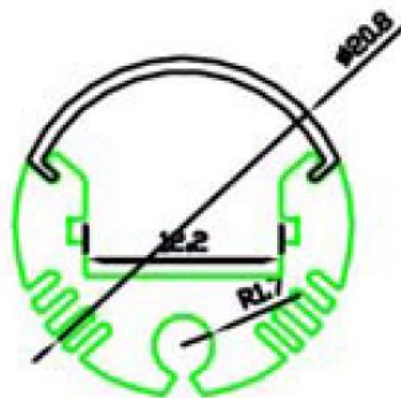

Synergy 21 LED U-Profil 200cm, ALU008

Alu-Profil, 2m

Für LED Streifen bis 12,2mm Breite

Bitte beachten: Abdeckung und Endkappen sind extra zu bestellen

Merkmale

| Merkmal | Wert |
|-----------------------|--------|
| LED Streifen Profile: | 12.20 |
| Gewicht: | 0.2 Kg |

Weitere Bilder

Zubehör

| Art.-Nr. | Name |
|----------|---|
| 125298 | Synergy 21 LED U-Profil zub ALU008 PMMA opal diffusor |
| 125299 | Synergy 21 LED U-Profil zub ALU008 PMMA semi clear-diffusor |
| 125271 | Synergy 21 LED U-Profil zub ALU008 Abhängeseil |
| 125270 | Synergy 21 LED U-Profil zub ALU008 Endkappe |
| 125272 | Synergy 21 LED U-Profil zub ALU008 clip Metal |
| 94056 | Synergy 21 LED Flex Strip warmweiß DC12V 48W IP20 |
| 94180 | Synergy 21 LED Flex Strip warmweiß DC12V 72W IP20 |
| 122616 | Synergy 21 LED Flex Strip warmweiß DC12V 72W IP20 CRI>90 |
| 101347 | Synergy 21 LED Flex Strip warmweiß DC12V 96W IP20 |
| 85857 | Synergy 21 LED Flex Strip warmweiß DC24V 48W IP20 |
| 126949 | Synergy 21 LED Flex Strip warmweiß DC24V 72W IP20 |
| 122617 | Synergy 21 LED Flex Strip warmweiß DC24V 72W IP20 CRI>90 |
| 101348 | Synergy 21 LED Flex Strip neutralweiß DC24V 96W IP20 |
| 100866 | Synergy 21 LED Flex Strip neutralweiß DC12V 48W IP20 |
| 97354 | Synergy 21 LED Flex Strip neutralweiß DC12V 72W IP20 |
| 122614 | Synergy 21 LED Flex Strip neutralweiß DC12V 72W IP20 CRI>90 |
| 100869 | Synergy 21 LED Flex Strip neutralweiß DC24V 48W IP20 |

| Art.-Nr. | Name |
|----------|---|
| 101349 | Synergy 21 LED Flex Strip warmweiß DC24V 96W IP20 |