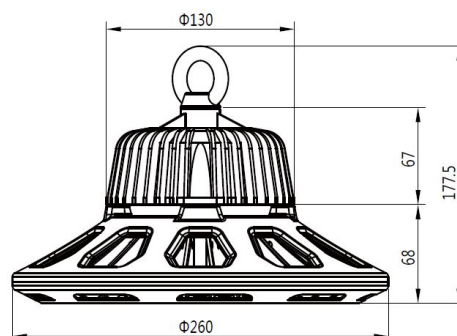

Product Description

1. 1, Compact and fasion design .Light weighted : 4.80kg
2. 2, Philips 3030 LED as light source , CR>80Ra
3. 3, MEAN WELL HBG Series power supply . PF>0.95
4. 4, High lumen efficiency : 135lm/w
5. 5, 5 years warranty .

Performance Summary

Input Power: 80W, 100W, 150W, 200W, 230W
CRI: >70Ra/80Ra
CCT: 3000k-6500K
Input Voltage: 90-305Vac
Limited Warranty :5 years' warranty
High Efficacy Lifetime: 50000hours
Dimming: Non-dimmable & 1-10V Dimmable
Working Temperature : - 20°C – +45 °C(Amb)

Accesorios

Número de artículo	Denominación
139690	Synergy 21 Baliza LED V2 para jardín, 15W, blanco cálido, 60
142944	Synergy 21 Baliza LED V2 para jardín, 15W, blanco cálido, 60
142943	Synergy 21 Baliza LED V2 para jardín, 15W, blanco cálido, 60
144402	Synergy 21 LED Spot Pendelleuchte UFO zub. Ballschutzkorb S
148951	Synergy 21 LED Spot Pendelleuchte UFO zub. Lampenschirm S