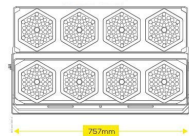

Attributes

Attribute	Value
Abstrahlwinkel:	30
CRI:	>80
Dimmbar:	nein
Grösse:	757*92*458
LED - Gehäusefarbe:	schwarz
LED - Gehäusematerial:	Aluminium
Lichtfarbe:	kaltweiß
Lichtfarbe in Kelvin:	5700
Lumen:	112000
Schutzklasse:	IP67
Volt:	230
Weight:	31.2 Kg

Additional Images

Accessories