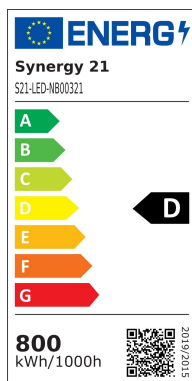

Synergy 21 LED object/stadium HC spotlight 800W IP67 CW

kwh/1000h:	800,00
Lumens:	112000
Watt:	800,0
Nominal Service Life:	35000 Std.
Switching Cycles:	50000
Opt. Ambient Temperature.:	25 °C

Operating voltage: AC 85-265V, 50/60Hz
 LED: 8 modules of 168 LEDs, CREE 3030 140lm/Watt
 Power supply unit: 4*MeanWell
 Beam angle: 30°, module can be swivelled
 Lumen: 8*14000lm = 112000lm
 Efficiency: 140Lm/Watt
 Light colour: 5700K ±150
 CRI: Ra>70
 Dimmable: no
 Housing: Aluminium
 Operating temperature: -40°C to +65°C
 Protection class: IP67 / IK08
 Dimensions: 757*92*458mm

Other beam angles on request: 10°/30°/60°/90°/120°
 Other light colours on request: 4000K/5000K/5700K/6500/

Energy efficiency class: A++
 kWh/1000h: 800

The connection of electrical components and systems may only be carried out by qualified specialists!

Attributes

Attribute	Value
Abstrahlwinkel:	30
CRI:	>80
Dimmbar:	nein
Grösse:	757*92*458
LED - Gehäusefarbe:	schwarz
LED - Gehäusematerial:	Aluminium
Lichtfarbe:	kaltweiß
Lichtfarbe in Kelvin:	5700
Lumen:	112000
Schutzklasse:	IP67
Volt:	230
Weight:	31.2 Kg