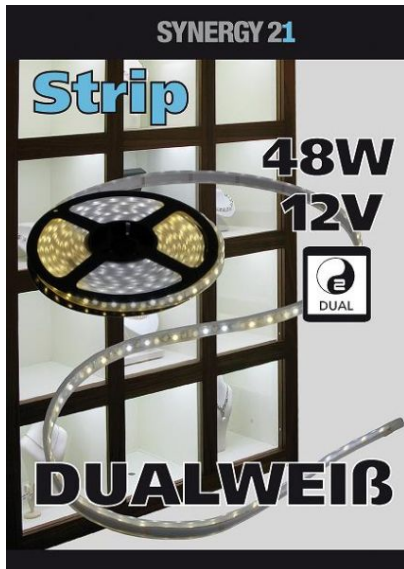

## Synergy 21 LED Flex Strip 120 DW (CCT) DC12V 48W per color IP20

kwh/1000h:	96,00
Lumens:	6000
Watt:	96,0
Nominal Service Life:	35000 Std.
Switching Cycles:	50000
Opt. Ambient Temperature.:	25 °C

Colour selection between 3000-7000K possible with controller  
ww: 3000K ±250, cw: 6500K ±250  
CRI>80  
5 metres, (5000\*10\*3mm)  
12 Volt, common positive pole, 96 Watt total, 14.4W/M  
6000Lm  
600 high power 3528SMD LED  
DC12V, 48W per colour, non-waterproof  
Can be shortened every 6 LEDs  
Adhesive tape for mounting aid on the back

Strip can be shortened at markings with sharp scissors.  
!Attention! Strip must be checked for functionality beforehand.  
Only split the strip when no current is present.

Energy efficiency class: A  
kWh/1000h: 96

## Attributes

Attribute	Value
Abstrahlwinkel:	120
Ampere:	8
CC oder CV:	CV
CRI:	>80
Dimmbar:	abhängig vom Netzteil
Länge:	5
LED Strip Klebeband:	ja
LED Strip Breite:	10
LED Strip Höhe:	3
LED Strip Klebeband:	ja
LED Strip kürzbar:	50
LED Strip Länge:	5000
Lichtfabe in Kelvin:	3000-7000
Lichtfarbe:	dual weiß, CCT
Lichtfarbe in Kelvin:	3000-7000
Lichtfarbe Name:	dual weiß, CCT
Lumen:	6000
Schutzklasse:	IP20
Volt:	12
Weight:	0.1 Kg
Warranty:	60.00 Months