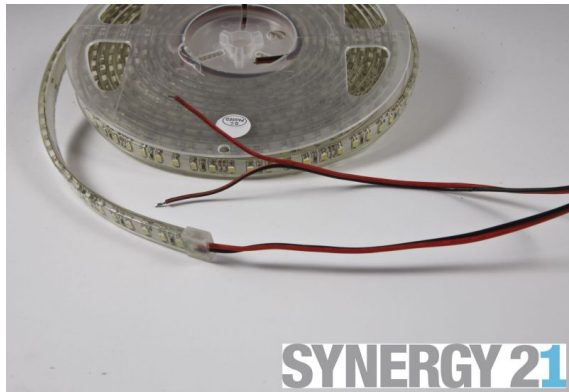

## Synergy 21 LED Flex Strip 60 WW DC12V 24W IP68

kwh/1000h:	27,00
Lumens:	1600
Watt:	24,0
Nominal Service Life:	35000 Std.
Switching Cycles:	50000
Opt. Ambient Temperature.:	25 °C

LED Flex Strip warm white, IP68, white PCB  
DC12V, max. 2A, 24W ± 10%,  
Light colour: 3000K ±150 warm white  
Brightness: 1600lm  
300Leds, 120°, 3528SMD  
Beam angle: 120°  
Length: 5000\*10\*5mm,  
IP68, filled tube  
Can be shortened:all 3 LEDs  
Open cable end  
Suitable up to -25°C!

Strip can be shortened at marking points with sharp scissors.  
!Attention! Strip must first be checked for functionality.  
Only split the strip when no current is present.

Our 3M adhesive tape adheres well, but should only be used as a mounting aid.  
There are a variety of mounting options, such as clips, permanent mounting adhesive, cable ties, etc.

## Attributes

Attribute	Value
Abstrahlwinkel:	120
Ampere:	2
Betriebstemperatur:	bis -25
CC oder CV:	CV
CRI:	>80
Dimmbar:	abhängig vom Netzteil
Länge:	5
LED Strip Klebeband:	ja
LED Strip Breite:	10
LED Strip Höhe:	5
LED Strip Klebeband:	ja
LED Strip kürzbar:	50
LED Strip Länge:	5000
Lichtfabe in Kelvin:	3000
Lichtfarbe:	warmweiß
Lichtfarbe in Kelvin:	3000
Lichtfarbe Name:	warmweiß
Lumen:	1600
Schutzklasse:	IP68
Volt:	12
Weight:	0.2 Kg
Warranty:	60.00 Months

## Accessories

Part No.	Name
81069	Synergy 21 LED zub Hollow Socket with Screw Terminals
81068	Synergy 21 LED zub wooden plug with screw terminals
81741	Synergy 21 LED Flex Strip add. Silicone mounting clip 10 pack
148726	Synergy 21 - Waterproof connector 1:1
148727	Synergy 21 - Waterproof connector 1:2
148730	Synergy 21 - Waterproof connector box 3 ports
148729	Synergy 21 - Waterproof connector box 3 ports transparent
148728	Synergy 21 - Waterproof connector box 4 ports
139522	Mean Well power supply - 12V 120W IP67