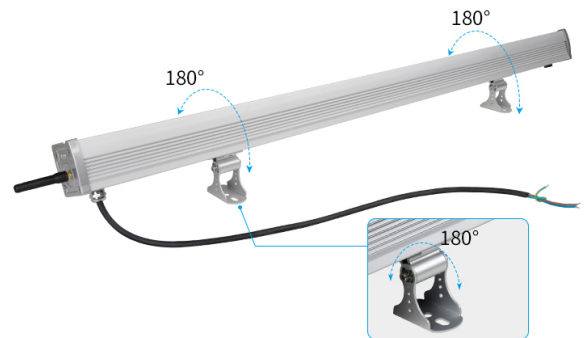

Product Name: 24W RGB+CCT LED Wall Washer Light

(LoRa 433MHz)
 Model No.: RL1-24L
 Power: 24W
 Input Voltage: AC100~240V 50/60Hz
 Working Temperature: -20~60°
 RF: 433MHz
 Modulation Method: LoRa spread spectrum
 Control distance: 2000m
 Colour temperature: 2700K~6500K
 Luminous Flux: 1800LM
 Light Efficiency: 75LM/W
 CRI: >80
 PF: >0.9
 Lifespan: 50000h
 Beam Angle: 15*60°
 Illumination distance: >15m
 IP Rate: IP66
 Dimension: 1017mm + 59mm Antenna + x 62mm x 64mm

Energy efficiency class: A
 kWh/1000h: 24

Attributes

Attribute	Value
Abstrahlwinkel:	15*60
Dimmbar:	Ja
Grösse:	1017*64*62
LED - Gehäusematerial:	Aluminium
Lichtfarbe:	RGB-WW
Lichtfarbe in Kelvin:	2700~6500
Lumen:	1800
Schutzklasse:	IP66
Volt:	230
Weight:	1.5 Kg
Warranty:	24.00 Months

Additional Images

433MHz RF wireless transmitting
Longer control distance

Support Smart phone APP control and third party voice control

It need 433MHz Gateway for smart phone control or third party voice control

IP66 waterproof rate

Excellent waterproofness make the usage more safe

180° rotatable bracket

180° rotatable bracket; Adjustable randomly; Easy adjust the beam angle

COMPATIBLE REMOTE SHEET

Accessories

Part No.	Name
178057	Synergy 21 LED LoRa (433MHZ) poollight 15W RGB+CCT *Milight/Miboxer*
178058	Synergy 21 LED LoRa (433MHZ) controller DMX LoRa *Milight/Miboxer*
178059	Synergy 21 LED LoRa (433MHZ) pool light 27W RGB+CCT *Milight/Miboxer*
178060	Synergy 21 LED LoRa (433MHZ) pool lamp 9W RGB+CCT *Milight/Miboxer*
178061	Synergy 21 LED LoRa (433MHZ) PAR56 pool light 27W RGB+CCT *Milight/Miboxer*
178062	Synergy 21 LED LoRa (433MHZ) remote *Milight/Miboxer*