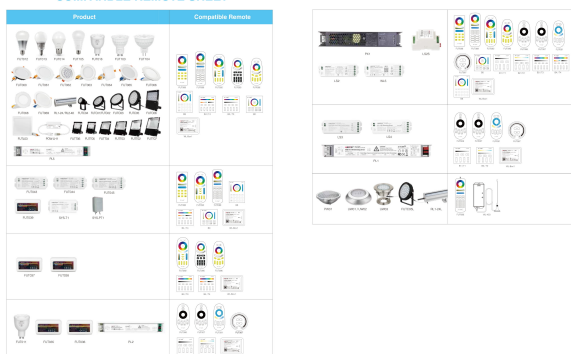

Energy efficiency class: A
 kWh/1000h: 24

Attributes

Attribute	Value
Abstrahlwinkel:	15*60
Dimmbar:	Ja
Grösse:	1017*64*62
LED - Gehäusematerial:	Aluminium
Lichtfarbe:	RGB-WW
Lichtfarbe in Kelvin:	2700~6500
Lumen:	1800
Schutzklasse:	IP66
Volt:	230
Weight:	1.5 Kg
Warranty:	24.00 Months

IP66 waterproof rate

Excellent waterproofness make the usage more safe

180° rotatable bracket

180° rotatable bracket; Adjustable randomly; Easy adjust the beam angle

COMPATIBLE REMOTE SHEET

Accessories

Part No.	Name
178057	Synergy 21 LED LoRa (433MHZ) poollight 15W RGB+CCT *Milight/Miboxer*
178058	Synergy 21 LED LoRa (433MHZ) controller DMX LoRa *Milight/Miboxer*
178059	Synergy 21 LED LoRa (433MHZ) pool light 27W RGB+CCT *Milight/Miboxer*
178060	Synergy 21 LED LoRa (433MHZ) pool lamp 9W RGB+CCT *Milight/Miboxer*
178061	Synergy 21 LED LoRa (433MHZ) PAR56 pool light 27W RGB+CCT *Milight/Miboxer*
178062	Synergy 21 LED LoRa (433MHZ) remote *Milight/Miboxer*

Part No.	Name
178154	Synergy 21 LED LoRa (433MHZ) garden lamp 25W RGB-WW with RF IP66 230V *Milight/Miboxer*
178172	Synergy 21 LED LoRa (433MHZ) wallwasher 24W RGB+CCT IP66 *Milight/Miboxer*