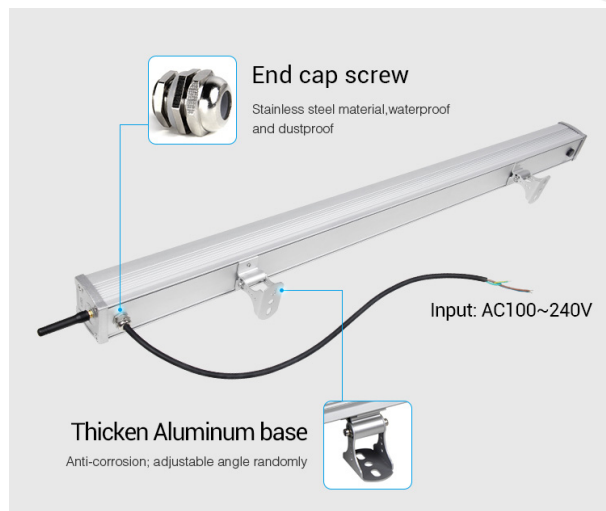

Product Name: 24W RGB+CCT LED Wall Washer Light

(LoRa 433MHz)
 Model No.: RL1-24L
 Power: 24W
 Input Voltage: AC100~240V 50/60Hz
 Working Temperature: -20~60°
 RF: 433MHz
 Modulation Method: LoRa spread spectrum
 Control distance: 2000m
 Colour temperature: 2700K~6500K
 Luminous Flux: 1800LM
 Light Efficiency: 75LM/W
 CRI: >80
 PF: >0.9
 Lifespan: 50000h
 Beam Angle: 15*60°
 Illumination distance: >15m
 IP Rate: IP66
 Dimension: 1017mm + 59mm Antenna + x 62mm x 64mm

Energy efficiency class: A
 kWh/1000h: 24

Attributes

Attribute	Value
Abstrahlwinkel:	15*60
Dimmbar:	Ja
Grösse:	1017*64*62
LED - Gehäusematerial:	Aluminium
Lichtfarbe:	RGB-WW
Lichtfarbe in Kelvin:	2700~6500
Lumen:	1800
Schutzklasse:	IP66
Volt:	230
Weight:	1.5 Kg
Warranty:	24.00 Months

Additional Images

433MHz RF wireless transmitting
Longer control distance

Support Smart phone APP control and third party voice control

It need 433MHz Gateway for smart phone control or third party voice control

IP66 waterproof rate

Excellent waterproofness make the usage more safe

180° rotatable bracket

180° rotatable bracket; Adjustable randomly; Easy adjust the beam angle

COMPATIBLE REMOTE SHEET

Accessories

Part No.	Name
178057	Synergy 21 LED LoRa (433MHZ) poollight 15W RGB+CCT *Milight/Miboxer*
178058	Synergy 21 LED LoRa (433MHZ) controller DMX LoRa *Milight/Miboxer*
178059	Synergy 21 LED LoRa (433MHZ) pool light 27W RGB+CCT *Milight/Miboxer*
178060	Synergy 21 LED LoRa (433MHZ) pool lamp 9W RGB+CCT *Milight/Miboxer*
178061	Synergy 21 LED LoRa (433MHZ) PAR56 pool light 27W RGB+CCT *Milight/Miboxer*
178062	Synergy 21 LED LoRa (433MHZ) remote *Milight/Miboxer*