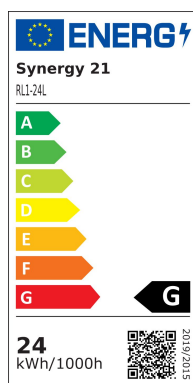

Synergy 21 LED LoRa (433MHz) wallwasher 24W RGB+CCT IP66 *Milight/Miboxer*

kwh/1000h:	24,00
Lumens:	1800
Watt:	24,0
Nominal Service Life:	35000 Std.
Switching Cycles:	50000
Opt. Ambient Temperature.:	25 °C

Product Name: 24W RGB+CCT LED Wall Washer Light

(LoRa 433MHz)
 Model No.: RL1-24L
 Power: 24W
 Input Voltage: AC100~240V 50/60Hz
 Working Temperature: -20~60°
 RF: 433MHz
 Modulation Method: LoRa spread spectrum
 Control distance: 2000m
 Colour temperature: 2700K~6500K
 Luminous Flux: 1800LM
 Light Efficiency: 75LM/W
 CRI: >80
 PF: >0.9
 Lifespan: 50000h
 Beam Angle: 15*60°
 Illumination distance: >15m
 IP Rate: IP66
 Dimension: 1017mm + 59mm Antenna + x 62mm x 64mm

Energy efficiency class: A
 kWh/1000h: 24

Attributes

Attribute	Value
Abstrahlwinkel:	15*60
Dimmbar:	Ja
Grösse:	1017*64*62
LED - Gehäusematerial:	Aluminium
Lichtfarbe:	RGB-WW
Lichtfarbe in Kelvin:	2700~6500
Lumen:	1800
Schutzklasse:	IP66
Volt:	230
Weight:	1.5 Kg
Warranty:	24.00 Months