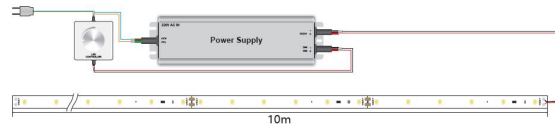

Voltage: 24V, max5,8A
Watt: 140W±10%
Light colour: warm white, 3100K
Brightness: 12950lm
Beam angle: 120°
Protection class: IP20
Number of LEDs: 600*2835SMD
Dimensions: 10000*10*3 mm
PCB colour: white, open cable end (360±5mm)
Operating temperature: -25°C to +40°C
Weight: 0.500kg
Can be shortened every 6 LED 10cm
Adhesive tape: yes 3M on the back

Make sure that the LED strip does not exceed a working temperature of 40°C, otherwise its service life cannot be guaranteed.

No guarantee can be given for overheated LED strips

Attributes

Attribute	Value
Abstrahlwinkel:	120
Ampere:	5.80
CC oder CV:	CV
CRI:	>80
Dimmbar:	abhängig vom Netzteil
Länge:	10
LED Strip Klebeband:	ja
LED Strip Breite:	10
LED Strip Höhe:	3
LED Strip Klebeband:	ja
LED Strip kürzbar:	100
LED Strip Länge:	10000
Lichtfabe in Kelvin:	3100
Lichtfarbe:	warmweiß
Lichtfarbe in Kelvin:	3100
Lichtfarbe Name:	warmweiß
Lumen:	12950
Schutzklasse:	IP20
Volt:	24
Weight:	0.4 Kg
Warranty:	60.00 Months

Additional Images

The relationship of curve variation between voltage and the length of the led strip in single drive

connect way 1

connect way 2

Accessories

Part No.	Name
93682	Mean Well Power Supply - 24V 150W Dimmable IP65