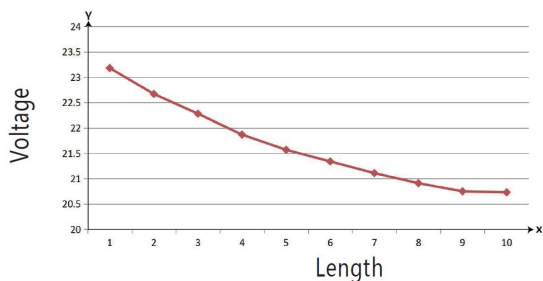

Voltage: 24V, max5,8A
Watt: 140W±10%
Light colour: warm white, 3100K
Brightness: 12950lm
Beam angle: 120°
Protection class: IP20
Number of LEDs: 600*2835SMD
Dimensions: 10000*10*3 mm
PCB colour: white, open cable end (360±5mm)
Operating temperature: -25°C to +40°C
Weight: 0.500kg
Can be shortened every 6 LED 10cm
Adhesive tape: yes 3M on the back

Make sure that the LED strip does not exceed a working temperature of 40°C, otherwise its service life cannot be guaranteed.

No guarantee can be given for overheated LED strips

Attributes

Attribute	Value
Abstrahlwinkel:	120
Ampere:	5.80
CC oder CV:	CV
CRI:	>80
Dimmbar:	abhängig vom Netzteil
Länge:	10
LED Strip Klebeband:	ja
LED Strip Breite:	10
LED Strip Höhe:	3
LED Strip Klebeband:	ja
LED Strip kürzbar:	100
LED Strip Länge:	10000
Lichtfabe in Kelvin:	3100
Lichtfarbe:	warmweiß
Lichtfarbe in Kelvin:	3100
Lichtfarbe Name:	warmweiß
Lumen:	12950
Schutzklasse:	IP20
Volt:	24
Weight:	0.4 Kg
Warranty:	60.00 Months

Additional Images

The relationship of curve variation between voltage and the length of the led strip in single drive

connect way 1

connect way 2

Accessories

Part No.	Name
93682	Mean Well Power Supply - 24V 150W Dimmable IP65