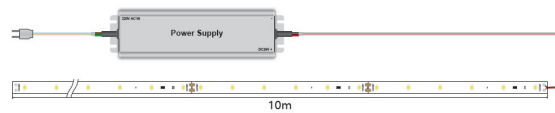

Voltage: 24V, max5,8A
Watt: 140W±10%
Light colour: warm white, 3100K
Brightness: 12950lm
Beam angle: 120°
Protection class: IP20
Number of LEDs: 600*2835SMD
Dimensions: 10000*10*3 mm
PCB colour: white, open cable end (360±5mm)
Operating temperature: -25°C to +40°C
Weight: 0.500kg
Can be shortened every 6 LED 10cm
Adhesive tape: yes 3M on the back

Our 3M adhesive tape adheres well, but should only be used as a mounting aid.

There are a variety of mounting options, such as clips, permanently elastic mounting adhesive, cable ties, etc.

Please note that LED strips must also be cooled.

Make sure that the LED strip does not exceed a working temperature of 40°C, otherwise its service life cannot be guaranteed.

No guarantee can be given for overheated LED strips

Attributes

Attribute	Value
Abstrahlwinkel:	120
Ampere:	5.80
CC oder CV:	CV
CRI:	>80
Dimmbar:	abhängig vom Netzteil
Länge:	10
LED Strip Klebeband:	ja
LED Strip Breite:	10
LED Strip Höhe:	3
LED Strip Klebeband:	ja
LED Strip kürzbar:	100
LED Strip Länge:	10000
Lichtfabe in Kelvin:	3100
Lichtfarbe:	warmweiß
Lichtfarbe in Kelvin:	3100
Lichtfarbe Name:	warmweiß
Lumen:	12950
Schutzklasse:	IP20
Volt:	24
Weight:	0.4 Kg
Warranty:	60.00 Months

Additional Images

The relationship of curve variation between voltage and the length of the led strip in single drive

connect way 1

connect way 2

Accessories

Part No.	Name
93682	Mean Well Power Supply - 24V 150W Dimmable IP65