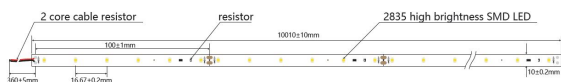

Additional Images