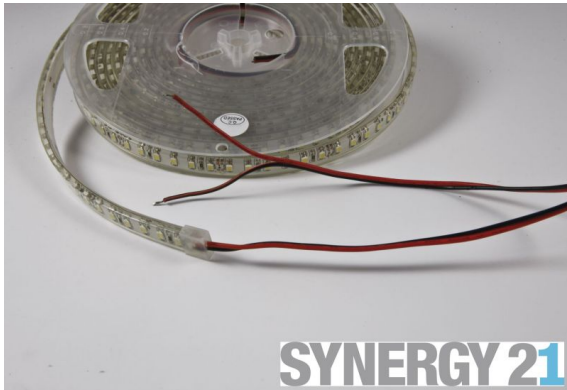

## Synergy 21 LED flex strip 120 WW DC12V 48W IP68 CRI>90

kwh/1000h:	48,00
Lumens:	3600
Watt:	48,0
Nominal Service Life:	35000 Std.
Switching Cycles:	50000
Opt. Ambient Temperature.:	25 °C

LED Flex Strip warm white, PCB white  
DC12V, max. 4A, 48W  $\pm$  10%,  
600Leds, 120°, 3528SMD  
Length: 5000\*11\*5mm  
Lumen: 3600  
3000K  $\pm$ 250  
without adhesive tape  
can be shortened every 3 LED  
open cable end  
outdoor, filled tube, IP68  
Suitable up to -25°C!

Energy efficiency class: A+  
kWh/1000h: 48  
Strip can be shortened at markers with sharp scissors.  
!Attention! Strip must be checked for functionality beforehand.  
Only split the strip when there is no power.

## Attributes

Attribute	Value
Abstrahlwinkel:	120
Ampere:	4
CC oder CV:	CV
CRI:	>90
Dimmbar:	abhängig vom Netzteil
LED Strip Klebeband:	nein
LED Strip Breite:	11
LED Strip Höhe:	5
LED Strip Klebeband:	nein
LED Strip kürzbar:	25
LED Strip Länge:	5000
Lichtfabe in Kelvin:	3000
Lichtfarbe:	warmweiß
Lichtfarbe in Kelvin:	3000
Lichtfarbe Name:	warmweiß
Lumen:	3600
Schutzklasse:	IP68
Volt:	12
Weight:	0.5 Kg
Warranty:	24.00 Months

## Accessories

Part No.	Name
81069	Synergy 21 LED zub Hollow Socket with Screw Terminals
81068	Synergy 21 LED zub wooden plug with screw terminals
81741	Synergy 21 LED Flex Strip add. Silicone mounting clip 10 pack
78195	Synergy 21 Power supply unit - 12V 60W
79612	Synergy 21 LED power supply - 12V 60W
148726	Synergy 21 - Waterproof connector 1:1
148727	Synergy 21 - Waterproof connector 1:2
148730	Synergy 21 - Waterproof connector box 3 ports
148729	Synergy 21 - Waterproof connector box 3 ports transparent
148728	Synergy 21 - Waterproof connector box 4 ports
139522	Mean Well power supply - 12V 120W IP67