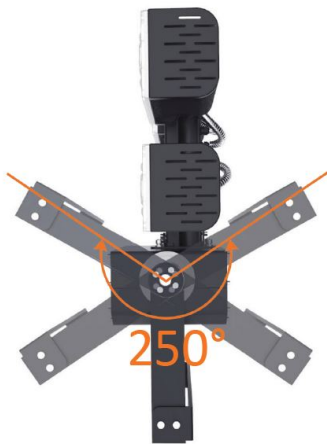

Synergy 21 LED object/stadium spotlight 1200W IP66 nw

kwh/1000h:	1200,00
Lumens:	198000
Watt:	1200,0
Nominal Service Life:	35000 Std.
Switching Cycles:	50000
Opt. Ambient Temperature.:	25 °C

Operating voltage: AC 90-305V, 50/60Hz
 LED: 620 LED Philips Lumileds 165lm/Watt
 Power supply unit: MeanWell
 Beam angle: Lens 90°, light heads variably adjustable (swivelling and tilting)
 Beam angles with 10°, 30° or 60° also available on request.
 Lumen: 198,000lm
 Efficiency: 165Lm/Watt
 Light colour: 4000K
 CRI: Ra>70
 Dimmable: no (Dimmable models such as DALI or 0-10V on request)
 Housing: Aluminium
 Operating temperature: -40°C to +60°C
 Protection class: IP66
 Dimensions: 1001*277*579mm

Energy efficiency class: A++
 kWh/1000h: 1200

The connection of electrical components and systems may only be carried out by qualified specialists!

Attributes

Attribute	Value
Abstrahlwinkel:	90
CRI:	>80
Dimmbar:	nein
Grösse:	1001*277*579
LED - Gehäusefarbe:	schwarz
LED - Gehäusematerial:	Aluminium
Lichtfarbe:	neutralweiß
Lichtfarbe in Kelvin:	4000
Lumen:	198000
Schutzklasse:	IP66
Volt:	230
Weight:	29.5 Kg
Warranty:	60.00 Months

Additional Images

Accessories

Part No.	Name
148726	Synergy 21 - Waterproof connector 1:1
148727	Synergy 21 - Waterproof connector 1:2
148730	Synergy 21 - Waterproof connector box 3 ports
148729	Synergy 21 - Waterproof connector box 3 ports transparent
148728	Synergy 21 - Waterproof connector box 4 ports
147265	Netzkabel 230V Schutzkontakt CEE7(Stecker)->Open End mit Adernendhülsen, 1,8m,Black