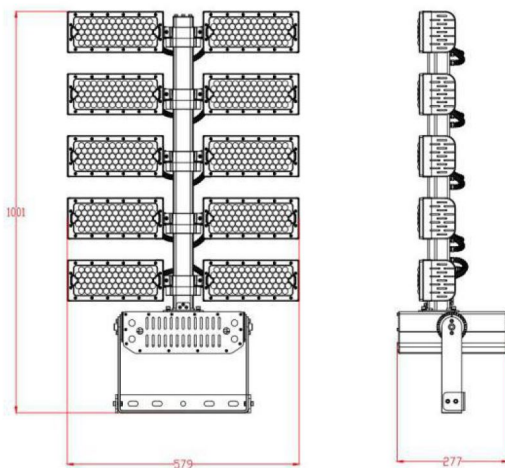

Attribute	Value
Abstrahlwinkel:	90
CRI:	>80
Dimmbar:	nein
Grösse:	1001*277*579
LED - Gehäusefarbe:	schwarz
LED - Gehäusematerial:	Aluminium
Lichtfarbe:	neutralweiß
Lichtfarbe in Kelvin:	4000
Lumen:	198000
Schutzklasse:	IP66
Volt:	230
Weight:	29.5 Kg
Warranty:	60.00 Months

Additional Images