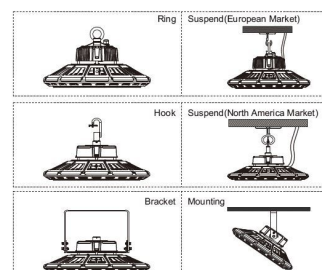

Weitere Bilder

Dimension

Installation:

Weight:4.80Kg

Product Description

- 1, Compact and fasion design .Light weighted : 4.80kg
- 2, Philips 3030 LED as light source , CRI>80Ra
- 3, MEAN WELL HBG Series power supply . PF>0.95
- 4, High lumen efficiency : 135lm/w
- 5, 5 years warranty .