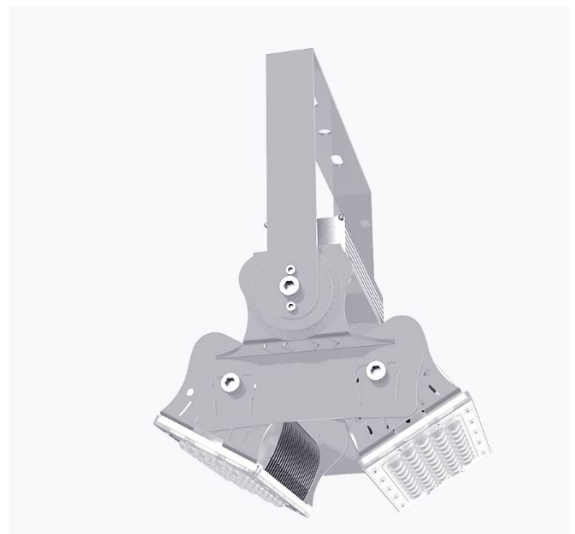

Attributes

Attribute	Value
Abstrahlwinkel:	60
CRI:	>80
Dimmbar:	nein
Grösse:	300*250*330
LED - Gehäusefarbe:	silber
LED - Gehäusematerial:	Aluminium
Lichtfarbe:	neutralweiß
Lichtfarbe in Kelvin:	4000
Lumen:	32000
Schutzklasse:	IP65
Volt:	230
Weight:	5.1 Kg
Warranty:	60.00 Months

Additional Images