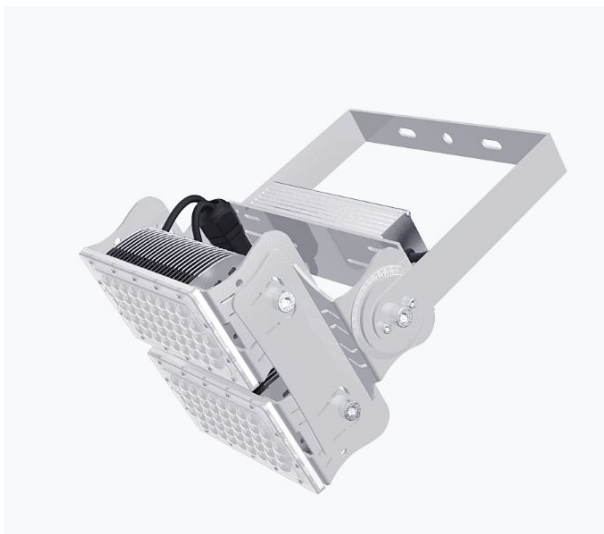

Attributes

Attribute	Value
Abstrahlwinkel:	60
CRI:	>80
Dimmbar:	nein
Grösse:	300*250*330
LED - Gehäusefarbe:	silber
LED - Gehäusematerial:	Aluminium
Lichtfarbe:	neutralweiß
Lichtfarbe in Kelvin:	4000
Lumen:	32000
Schutzklasse:	IP65
Volt:	230
Weight:	5.1 Kg
Warranty:	60.00 Months

Additional Images