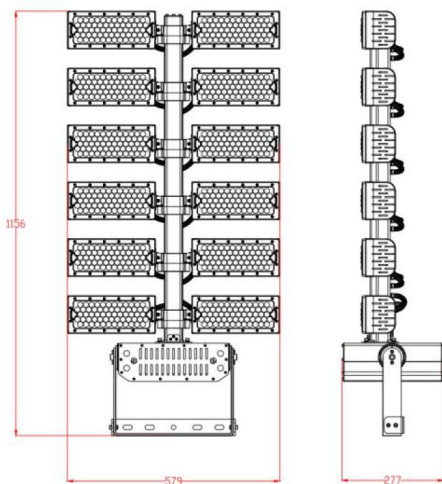

Attribute	Value
Abstrahlwinkel:	90
CRI:	>80
Dimmbar:	nein
Grösse:	1156*277*579
LED - Gehäusefarbe:	schwarz
LED - Gehäusematerial:	Aluminium
Lichtfarbe:	kaltweiß
Lichtfarbe in Kelvin:	5000
Lumen:	237600
Schutzklasse:	IP66
Volt:	230
Weight:	34.8 Kg
Warranty:	24.00 Months

Additional Images