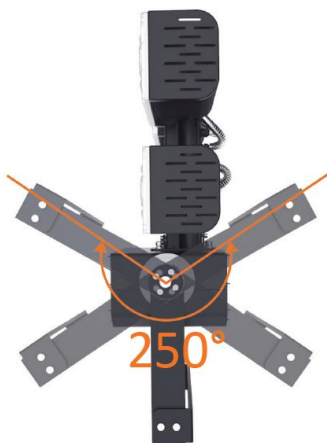

Accessories

Part No.	Name
148726	Synergy 21 - Waterproof connector 1:1
148727	Synergy 21 - Waterproof connector 1:2
148730	Synergy 21 - Waterproof connector box 3 ports
148729	Synergy 21 - Waterproof connector box 3 ports transparent
148728	Synergy 21 - Waterproof connector box 4 ports
147265	Netzkabel 230V Schutzkontakt CEE7(Stecker)->Open End mit Adernendhülsen, 1,8m,Black