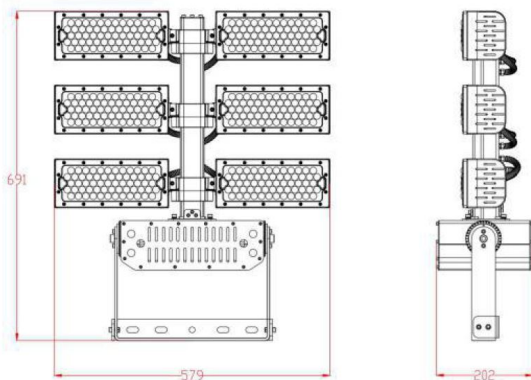

Attribute	Value
Abstrahlwinkel:	30
CRI:	>80
Dimmbar:	DALI
Grösse:	691*202*579
LED - Gehäusefarbe:	schwarz
LED - Gehäusematerial:	Aluminium
Lichtfarbe:	kaltweiß
Lichtfarbe in Kelvin:	5000
Lumen:	118800
Schutzklasse:	IP66
Volt:	230
Weight:	20.2 Kg
Warranty:	60.00 Months

Additional Images