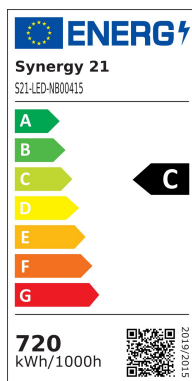

## Synergy 21 LED object/stadium spotlight 720W IP66 cw+ DALI dim 30°

kwh/1000h:	720,00
Lumens:	118800
Watt:	720,0
Nominal Service Life:	35000 Std.
Switching Cycles:	50000
Opt. Ambient Temperature.:	25 °C

Operating voltage: AC 90-305V, 50/60Hz  
LED: 372 LED Philips Lumileds 165lm/Watt  
Power supply unit: MeanWell  
Beam angle: Lens 30°, light heads variably adjustable (swivelling and tilting)  
Beam angles with 10°, 60° or 90° also available on request.  
Lumen: 118,800lm  
Efficiency: 165Lm/Watt  
Light colour: 5700K  
CRI: Ra>70  
Dimmable: no (Dimmable models such as DALI or 0-10V on request)  
Housing: Aluminium  
Operating temperature: -40°C to +60°C  
Protection class: IP66  
Dimensions: 691\*202\*579mm

Energy efficiency class: A++  
kWh/1000h: 720

The connection of electrical components and systems may only be carried out by only be carried out by qualified specialists!

## Attributes

Attribute	Value
Abstrahlwinkel:	30
CRI:	>80
Dimmbar:	DALI
Grösse:	691*202*579
LED - Gehäusefarbe:	schwarz
LED - Gehäusematerial:	Aluminium
Lichtfarbe:	kaltweiß
Lichtfarbe in Kelvin:	5000
Lumen:	118800
Schutzklasse:	IP66
Volt:	230
Weight:	20.2 Kg
Warranty:	60.00 Months