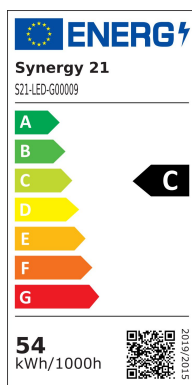

Synergy 21 LED HID Corn Retrofit E40 360° 54W nw

kwh/1000h:	54,00
Lumens:	8100
Watt:	54,0
Nominal Service Life:	35000 Std.
Switching Cycles:	50000
Opt. Ambient Temperature.:	25 °C

E40 threaded base (E27 available on request)
Replacement for 250W HPS / MHL

LED: 256*SMD2835 (Samsung)
Colour: neutral white, other light colours are available on request.
Kelvin: 4000K
CRI: >80
Beam angle: 360° and base rotatable by 350
Wattage (W): 54
Lumen (Lm): 8100
Cover: milky
Dimmable: no
Voltage (V): 100-277VAC, 50/60Hz
Diameter: 85 mm
Total length: 253 mm
Protection class: IP64
Operating temperature: -40°~+60°C

Energy efficiency class: A+
kWh/1000h: 54

Attributes

Attribute	Value
Abstrahlwinkel:	180
CRI:	>80
Dimmbar:	nein
Lichtfarbe:	neutralweiss
Lichtfarbe in Kelvin:	4500
Lumen:	8100
Schutzklasse:	IP64
Sockel:	E40
Weight:	0.75 Kg
Warranty:	60.00 Months