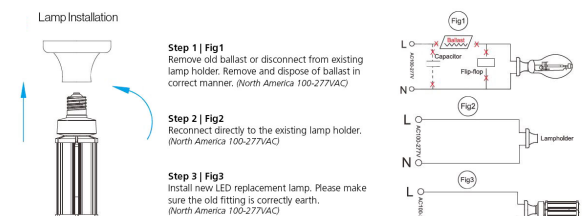

Installation:

Accessories

Part No.	Name
117502	Synergy 21 LED adapter for LED lamps E40->E40 long