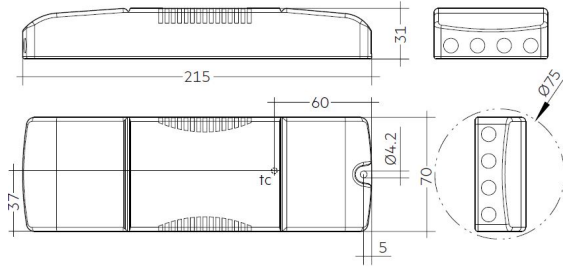

Synergy 21 LED-Leuchtplatte 620*620 zub Standardnetzteil 40W Tridonic dual white (CCT) V3

Attention only for LED panel 620*620 dual white panels
Manufacturer: Tridonic, LCA 38W 350-1050mA DT8 SR PRE
Input: 230VAC
Output: 350 - 1050mA adjustable via resistor, 20-50V DC, 17,5-38W Watt constant current
Operating temperature: -20°C to +50°C, see data sheet
Aluminium housing IP20
LxWxH 215x70x31mm
Protection labelling: see data sheet

Additional Images

Accessories

Part No.	Name
79113	Synergy 21 LED light panel zub. Power Supply Connector
80947	Wago Serie 222 - 5*4mm (40 Stück)
120373	Wago Serie 221 - 2*4mm (100 Stück)
120374	Wago Serie 221 - 3*4mm (50 Stück)
120375	Wago Serie 221 - 5*4mm (25 Stück)
147265	Netzkabel 230V Schutzkontakt CEE7(Stecker)->Open End mit Adernendhülsen, 1,8m,Black