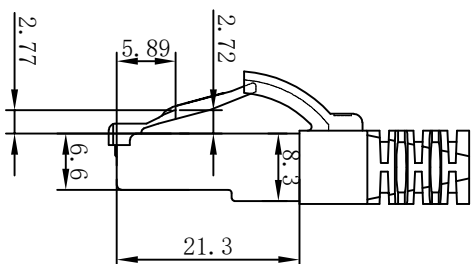

CAT.6 S/FTP TPE-LSZH 250MHz ISO/IEC 11801 & EN50173-1 & ANSI/TIA-568.2-D www.Synergy21.de **CE**

PIN OUT

MATERIAL LIST

NO.	PARTS NAME	SPECIFICATION STANDARD	QT' Y	REMARK
⑥	LABEL	NO DRY GLUE LABEL	1	
⑤	MINI TIE	PE MINI TIE(POSSESS METAL) COLOUR SEE THE CHART	2	
④	POLYETHYLENE BAG	SYNERGY 21 SLIP PE BAG	1	
③	CABLE	CAT.6 S/FTP 27AWG (BC*1P+AL-FOIL)*4+Braid(AL-MG) JACKET:TPE-LSZH OD:6.0±0.2mm COLOUR SEE THE CHART	1	
②	Over mold	80A PVC,COLOR:SEE THE CHART	2	
①	Plug	RJ45 8P8C' S SHIELDED ,THE SHELL PLATED NICKEL ,PIN GOLD PLATED 3u" RED/TRANSPARENT	2	

NOTE:

- ELECTRICAL TEST:
 (1).100% OPEN SHORT, MISS WIRE TEST
 (2).INSULATION RESISTANCE:DC 300V 10M Ohm;
 (3).CONTACTOR RESISTANCE:1 OHM per meter
- FLUKE TEST LIMIT:ISO11801 Channel Class E
- Working temperature:-10°C ~ + 60°C
- Storage temperature:-20°C~+75°C
- RoHS 3.0 AND REACH compliant
- Low Smoke (IEC 61034)
- Flame retardant (IEC60332-1-2)
- Halogen free (IEC 60754-1/2)
- Packing:Synergy21 PE Bag+Label
- Minimum of the bending radius is 60mm