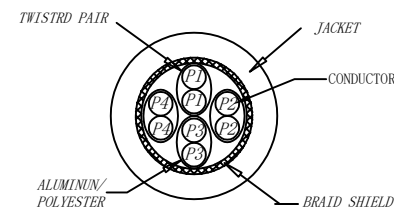

CAT.6 S/FTP TPE-LSZH 250MHz ISO/IEC 11801 & EN50173-1 & ANSI/TIA-568.2-D www.Synergy21.de **CE**

PIN OUT

MATERIAL LIST

NO.	PARTS NAME	SPECIFICATION STANDARD	QT' Y	REMARK
⑥	LABEL	NO DRY GLUE LABEL	1	
⑤	MINI TIE	PE MINI TIE(POSSESS METAL) COLOUR SEE THE CHART	2	
④	POLYETHYLENE BAG	SYNERGY 21 SLIP PE BAG	1	
③	CABLE	CAT.6 S/FTP 27AWG (BC*1P+AL-FOIL)*4+Braid(AL-MG) JACKET:TPE-LSZH OD:6.0±0.2mm COLOUR SEE THE CHART	1	
②	Over mold	80A PVC,COLOR:SEE THE CHART	2	
①	Plug	RJ45 8P8C' S SHIELDED ,THE SHELL PLATED NICKEL ,PIN GOLD PLATED 3u" RED/TRANSPARENT	2	

NO.	DESCRIPTION	DATE	REV.	SYNERGY 21																								
Hasia	change "ROSH 2.0" to "ROSH 3.0"	2022-02-25	A6	<table border="1"> <tr> <td colspan="2">CUSTOMER NO.</td> <td>ITEM NO.</td> <td colspan="3">SEE THE CHART</td> </tr> <tr> <td>PRODUCT NAME</td> <td>CAT. 6 S/FTP PATCH CORD TPE-LSZH</td> <td>manufacture country:</td> <td>CHINA</td> <td>UNIT</td> <td>MM</td> </tr> <tr> <td>DRAWNBY</td> <td>CHECKBY</td> <td>APPOBY</td> <td colspan="3">DATE</td> </tr> <tr> <td>SYNERGY 21</td> <td>SYNERGY 21</td> <td>SYNERGY 21</td> <td colspan="3">2015-01-20</td> </tr> </table>	CUSTOMER NO.		ITEM NO.	SEE THE CHART			PRODUCT NAME	CAT. 6 S/FTP PATCH CORD TPE-LSZH	manufacture country:	CHINA	UNIT	MM	DRAWNBY	CHECKBY	APPOBY	DATE			SYNERGY 21	SYNERGY 21	SYNERGY 21	2015-01-20		
CUSTOMER NO.		ITEM NO.	SEE THE CHART																									
PRODUCT NAME	CAT. 6 S/FTP PATCH CORD TPE-LSZH	manufacture country:	CHINA		UNIT	MM																						
DRAWNBY	CHECKBY	APPOBY	DATE																									
SYNERGY 21	SYNERGY 21	SYNERGY 21	2015-01-20																									
	Add New Color	2019-03-14	A5																									
	Increase the minimum bend radius	2018-11-30	A4																									
	Add moulding size	2018-06-19	A3																									
	Change Moulding	2018-05-29	A2																									
	CHANGE PACKING AND BOX MARK	2018-03-12	A1																									
BY	CHK	REVISION RECORD MODIFICATIONS	DATE	REV.																								