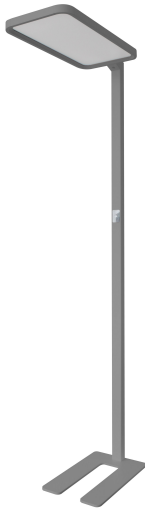

Synergy 21 LED office line floor lamp gray, dimmable

kwh/1000h:	80,00
Lumens:	7040
Watt:	80,0
Nominal Service Life:	35000 Std.
Switching Cycles:	50000
Opt. Ambient Temperature.:	25 °C

LED panel office line
Free-standing luminaire for workplace lighting

Frame colour: grey/silver RAL9006
Power consumption: 80Watt, 40W up, 40W down
Lumen output: 7040lm
Neutral white: 4100k ±150
Colour rendering: CRI >80
UGR: <19 with light downwards, no UGR upwards
Beam angle: 120° (total)
Operating temperature: -20° to +45°
Power supply: 100-240V
Power supply unit: built-in power supply unit, dimming via built-in touch dimmer
Built-in motion detector
Size: Height: 1950mm, base: 300*460mm
Lamp head size: 310*610*30mm
Weight: 17.1kg
Material: Aluminium

Energy efficiency class: A+
kWh/1000h: 80

Attributes

Attribute	Value
Weight:	19.3 Kg
Warranty:	60.00 Months

Additional Images

Accessories

Part No.	Name
162895	Synergy 21 LED office line floor lamp add. Spare screws