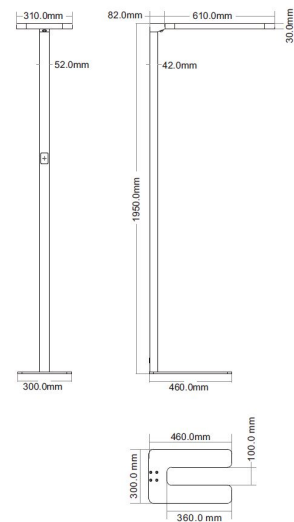

Synergy 21 LED office line floor lamp gray, dimmable

kwh/1000h:	80,00
Lumens:	7040
Watt:	80,0
Nominal Service Life:	35000 Std.
Switching Cycles:	50000
Opt. Ambient Temperature.:	25 °C

LED panel office line
Free-standing luminaire for workplace lighting

Frame colour: grey/silver RAL9006
Power consumption: 80Watt, 40W up, 40W down
Lumen output: 7040lm
Neutral white: 4100k ±150
Colour rendering: CRI >80
UGR: <19 with light downwards, no UGR upwards
Beam angle: 120° (total)
Operating temperature: -20° to +45°
Power supply: 100-240V
Power supply unit: built-in power supply unit, dimming via built-in touch dimmer
Built-in motion detector
Size: Height: 1950mm, base: 300*460mm
Lamp head size: 310*610*30mm
Weight: 17.1kg
Material: Aluminium

Energy efficiency class: A+
kWh/1000h: 80

Attributes

Attribute	Value
Weight:	19.3 Kg
Warranty:	60.00 Months

Additional Images

Accessories

Part No.	Name
162895	Synergy 21 LED office line floor lamp add. Spare screws