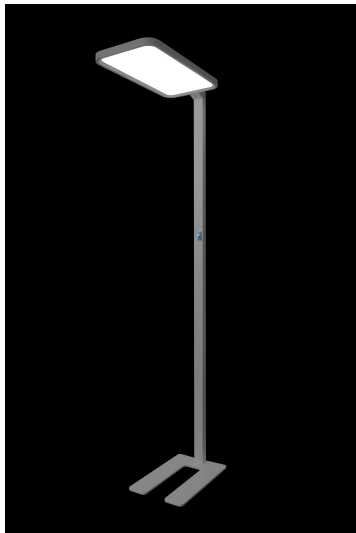

Synergy 21 LED office line floor lamp gray, dimmable

kwh/1000h:	80,00
Lumens:	7040
Watt:	80,0
Nominal Service Life:	35000 Std.
Switching Cycles:	50000
Opt. Ambient Temperature.:	25 °C

LED panel office line
Free-standing luminaire for workplace lighting

Frame colour: grey/silver RAL9006
Power consumption: 80Watt, 40W up, 40W down
Lumen output: 7040lm
Neutral white: 4100k ±150
Colour rendering: CRI >80
UGR: <19 with light downwards, no UGR upwards
Beam angle: 120° (total)
Operating temperature: -20° to +45°
Power supply: 100-240V
Power supply unit: built-in power supply unit, dimming via built-in touch dimmer
Built-in motion detector
Size: Height: 1950mm, base: 300*460mm
Lamp head size: 310*610*30mm
Weight: 17.1kg
Material: Aluminium

Energy efficiency class: A+
kWh/1000h: 80

Attributes

Attribute	Value
Weight:	19.3 Kg
Warranty:	60.00 Months

Additional Images

Accessories

Part No.	Name
162895	Synergy 21 LED office line floor lamp add. Spare screws