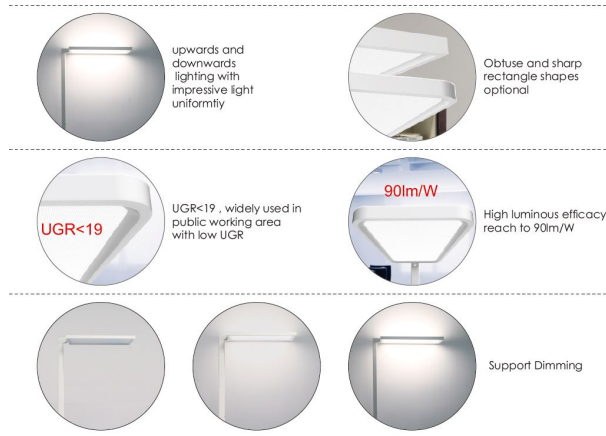

Synergy 21 LED office line floor lamp gray, dimmable

kwh/1000h:	80,00
Lumens:	7040
Watt:	80,0
Nominal Service Life:	35000 Std.
Switching Cycles:	50000
Opt. Ambient Temperature.:	25 °C

LED panel office line
Free-standing luminaire for workplace lighting

Frame colour: grey/silver RAL9006
Power consumption: 80Watt, 40W up, 40W down
Lumen output: 7040lm
Neutral white: 4100k ±150
Colour rendering: CRI >80
UGR: <19 with light downwards, no UGR upwards
Beam angle: 120° (total)
Operating temperature: -20° to +45°
Power supply: 100-240V
Power supply unit: built-in power supply unit, dimming via built-in touch dimmer
Built-in motion detector
Size: Height: 1950mm, base: 300*460mm
Lamp head size: 310*610*30mm
Weight: 17.1kg
Material: Aluminium

Energy efficiency class: A+
kWh/1000h: 80

Attributes

Attribute	Value
Weight:	19.3 Kg
Warranty:	60.00 Months

Additional Images

Accessories

Part No.	Name
162895	Synergy 21 LED office line floor lamp add. Spare screws