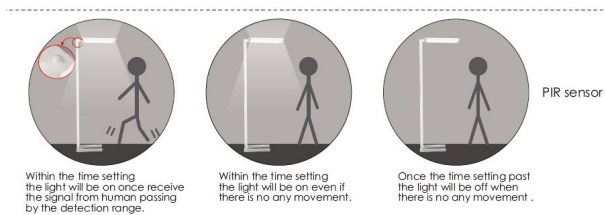

Accessories

Part No.	Name
162895	Synergy 21 LED office line floor lamp add. Spare screws