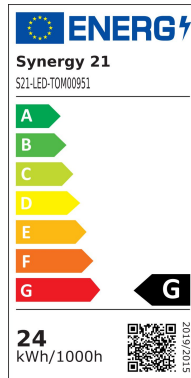

## Synergy 21 LED Prometheus IP68 Warm white - floor recessed V2

kwh/1000h:	24,00
Lumens:	2160
Watt:	24,0
Nominal Service Life:	35000 Std.
Switching Cycles:	50000
Opt. Ambient Temperature.:	25 °C

Outdoor in-ground spotlight  
incl. in-ground tank, cover ring,  
drive-on glass pane and 30° lenses (not shown)

Beam angle: 30°  
Power consumption: 24 watts  
Lumen: 2880 lm 120lm/w  
Protection class: IP 68  
Colour: warm white 3000K ±150  
Total height: 305mm  
Installation depth: 300mm  
Diameter head: 150mm  
Heat sink diameter: 120mm  
Recessed tank height: 300mm  
Order power supply separately  
external constant current power supply: 115517

Energy efficiency class:A+ kWh/1000h: 24