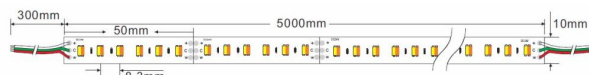

How to connect Flexible strip

Below shows you how to connect the flexible strip to power supplies.

Accessories

Part No.	Name
85999	PortaLuce® Lightcontroller N°3551 LED RGB-W/Dualwhite, gemeinsam +
135731	Synergy 21 LED Controller 3653 LED RGB-WW (RGB-CCT) Master Set
98691	Synergy 21 LED Controller EOS 03 DMX512 dual white (CCT) wall switch black
124048	Synergy 21 LED Controller DMX 512 Slave RGBW 4*5A
154885	Synergy 21 LED controller dual white (CCT) DC12/24V 4 zones *Milight/Miboxer*
157592	Synergy 21 LED remote smart panel dual white (CCT) 4-zones *Milight/Miboxer*