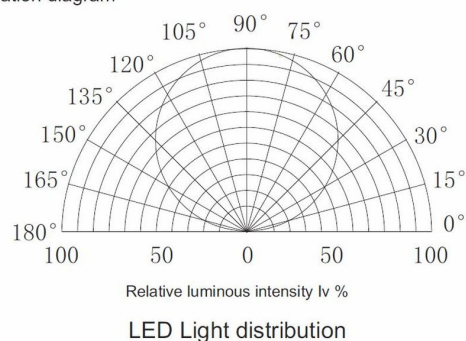

Colour selection between 3000-7000K possible with controller

ww: 3000K  $\pm$ 250, cw: 6500K  $\pm$ 250

5 metres, (5000\*10\*3mm)

24 Volt, common positive pole, 96 Watt total

6000Lm

600 high power 3528 SMD LED, double LED, with ww+cw on one chip

Only split the strip when no current is present.

Energy efficiency class: A

kWh/1000h: 96

Please note that LED strips must also be cooled.

Make sure that the LED strip does not exceed an operating temperature of 40°C, otherwise the service life cannot be guaranteed.

## Attributes

Attribute	Value
Abstrahlwinkel:	120
Ampere:	4
CC oder CV:	CV
CRI:	>80
Dimmbar:	abhängig vom Netzteil
Länge:	5
LED Strip Klebeband:	ja
LED Strip Breite:	10
LED Strip Höhe:	30
LED Strip Klebeband:	ja
LED Strip kürzbar:	50
LED Strip Länge:	5000
Lichtfabe in Kelvin:	3000-7000
Lichtfarbe:	dual weiß, CCT
Lichtfarbe in Kelvin:	3000-7000
Lichtfarbe Name:	dual weiß, CCT
Lumen:	6000
Schutzklasse:	IP20
Volt:	24
Weight:	0.15 Kg
Warranty:	24.00 Months

## Additional Images

Radiation diagram