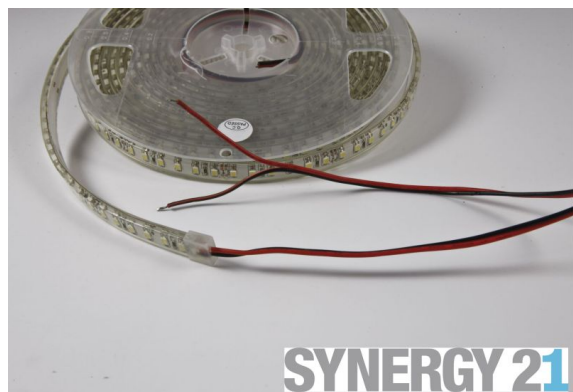

Synergy 21 LED flex strip 120 NW DC12V 48W IP68

kwh/1000h:	48,00
Lumens:	3600
Watt:	48,0
Nominal Service Life:	35000 Std.
Switching Cycles:	50000
Opt. Ambient Temperature.:	25 °C

LED Flex Strip neutral white, PCB white
DC12V, max. 4A, 48W \pm 10%,
600Leds, 120°, 3528SMD
Length: 5000mm, 11*5mm
Lumen: 3600
4500K \pm 250
without adhesive tape
can be shortened every 3 LED
open cable end
outdoor, filled tube, IP68
Suitable up to -25°C!

Energy efficiency class: A+
kWh/1000h: 48
Strip can be shortened at markings with sharp scissors.
!Attention! Strip must be checked for functionality beforehand.
Only split the strip when there is no power.

Please note that LED strips must also be cooled.
Ensure that the LED strip does not exceed the working temperature of 40°C, otherwise the service life cannot be guaranteed.

Attributes

Attribute	Value
Abstrahlwinkel:	120
Ampere:	4
CC oder CV:	CV
CRI:	>80
Dimmbar:	abhängig vom Netzteil
Länge:	5
LED Strip Klebeband:	ja
LED Strip Breite:	11
LED Strip Höhe:	5
LED Strip Klebeband:	ja
LED Strip kürzbar:	25
LED Strip Länge:	5000
Lichtfabe in Kelvin:	4500
Lichtfarbe:	neutralweiß
Lichtfarbe in Kelvin:	4500
Lichtfarbe Name:	neutralweiß
Lumen:	3600
Schutzklasse:	IP68
Volt:	12
Weight:	0.3 Kg
Warranty:	24.00 Months

Additional Images

Accessories

Part No.	Name
81069	Synergy 21 LED zub Hollow Socket with Screw Terminals
81068	Synergy 21 LED zub wooden plug with screw terminals
81741	Synergy 21 LED Flex Strip add. Silicone mounting clip 10 pack
78195	Synergy 21 Power supply unit - 12V 60W
79612	Synergy 21 LED power supply - 12V 60W
148726	Synergy 21 - Waterproof connector 1:1
148727	Synergy 21 - Waterproof connector 1:2
148730	Synergy 21 - Waterproof connector box 3 ports
148729	Synergy 21 - Waterproof connector box 3 ports transparent
148728	Synergy 21 - Waterproof connector box 4 ports
139522	Mean Well power supply - 12V 120W IP67