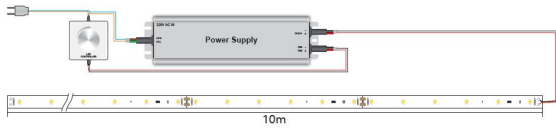

Synergy 21 LED Flex Strip UL Series
ULS=Ultra Long Series

Voltage: 24V,
Watt: 200W, 20W/m
Light colour: RGB+CCT , RGB+2400K+6000K
Brightness: 2400K=370lm/m, RGB+CCT= 1265lm/m
Beam angle: 120°
Protection class: IP20
Number of LEDs: 60*5050SMD 5in1 LEDs per metre
Dimensions: 10000*15*3 mm
PCB colour: white, open cable end (360±5mm)
Working temperature: -25°C to +40°C
Can be shortened every 6 LEDs
Adhesive tape: yes 3M on the back

Attributes

Attribute	Value
Abstrahlwinkel:	120
Ampere:	8.30
CC oder CV:	CV
Dimmbar:	abhängig vom Netzteil
LED Strip Klebeband:	ja
LED Strip Breite:	15
LED Strip Höhe:	3
LED Strip kürzbar:	100
LED Strip Länge:	10000
Lichtfarbe:	RGB-WW
Schutzklasse:	IP20
Volt:	24
Weight:	1 Kg
Warranty:	24.00 Months

Additional Images

connect way 1

connect way 2

Accessories

Part No.	Name
93682	Mean Well Power Supply - 24V 150W Dimmable IP65
181496	Synergy 21 LED Controller RGB-WW (RGB-CCT) DC12/24V *Milight/Miboxer*
149147	Synergy 21 LED Controller RGB-WW (RGB-CCT) DC12/24V *Milight/Miboxer*
180638	Synergy 21 LED Controller RGB-WW (RGB-CCT) DC12/24V WiFi 5in1*Milight/Miboxer* Alexa serieAs
178064	Synergy 21 LED controller RGB-WW (RGB-CCT) DC12/24V strip/panel 5in1*Milight/Miboxer*
148143	ynergy 21 LED Controller RGB-WW (RGB-CCT) DC12/24V Strip/Panel 5in1*Milight/Miboxer*
183258	