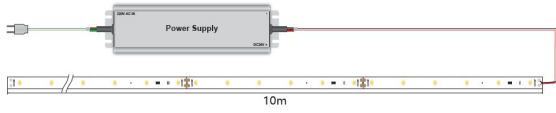

connect way 1