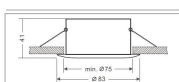

Additional Images