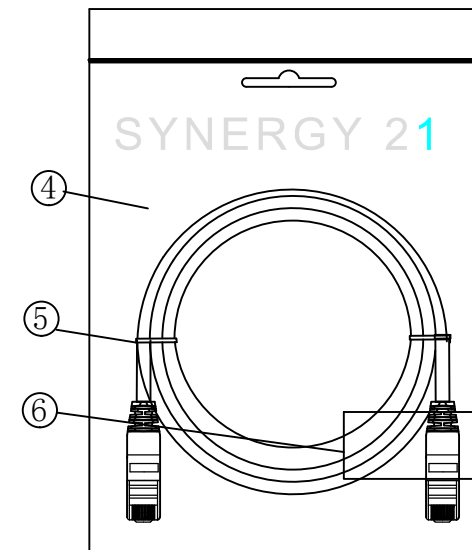

COLOR:BLACK PANTONE BLACK 3C		
ITEM	LENGTH (mm)	PACKING
S216931	150±5	SYNERGY 21 Bag A
S216915	250±10	SYNERGY 21 Bag A
S216916	500±15	SYNERGY 21 Bag A
S216917	1000±30	SYNERGY 21 Bag A
S216918	1500±30	SYNERGY 21 Bag A
S216919	2000±30	SYNERGY 21 Bag A
S216920	3000±50	SYNERGY 21 Bag A
S216921	5000±200	SYNERGY 21 Bag B
S216922	7500±200	SYNERGY 21 Bag B
S216923	10000±200	SYNERGY 21 Bag B
S216924	15000±300	SYNERGY 21 Bag C
S216925	20000±300	SYNERGY 21 Bag C
S216926	25000±300	SYNERGY 21 Bag C
S216927	30000±300	SYNERGY 21 Bag D
S216928	40000±500	SYNERGY 21 Bag D
S216929	50000±500	SYNERGY 21 Bag D

COLOR:RED PANTONE 199C		
ITEM	LENGTH (mm)	PACKING
S216689	150±5	SYNERGY 21 Bag A
S216690	250±10	SYNERGY 21 Bag A
S216691	500±15	SYNERGY 21 Bag A
S216692	1000±30	SYNERGY 21 Bag A
S216693	1500±30	SYNERGY 21 Bag A
S216694	2000±30	SYNERGY 21 Bag A
S216695	3000±50	SYNERGY 21 Bag A
S216696	5000±200	SYNERGY 21 Bag B
S216697	7500±200	SYNERGY 21 Bag B
S216698	10000±200	SYNERGY 21 Bag B
S216699	15000±300	SYNERGY 21 Bag C

Hasia		ADD RED CABLE	2022-05-10	A7	
		NEW	2015-01-20	A	
BY	CHK	REVISION RECORD MODIFICATIONS	DATE	REV.	

SYNERGY 21					
CUSTOMER NO.		ITEM NO.	SEE THE CHART		
			manufacture country:	CHINA	UNIT MM
			APPOBY	DATE	
			SYNERGY 21	SYNERGY 21	SYNERGY 21
					2015-01-20