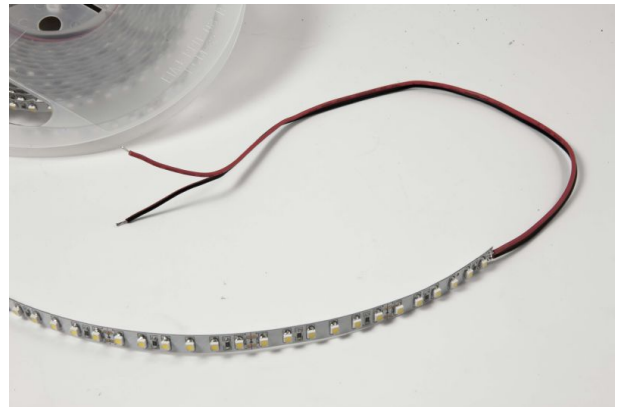

Accessories

Part No.	Name
81069	Synergy 21 LED zub Hollow Socket with Screw Terminals
81068	Synergy 21 LED zub wooden plug with screw terminals
81741	Synergy 21 LED Flex Strip add. Silicone mounting clip 10 pack
125198	Mean Well Power Supply - 24V 150W IP67
174020	Synergy 21 Power supply - 24V 100W BILTON
174654	Synergy 21 LED FLEX-Streifen zub. Easy Connect I Form für 1 Linie klar