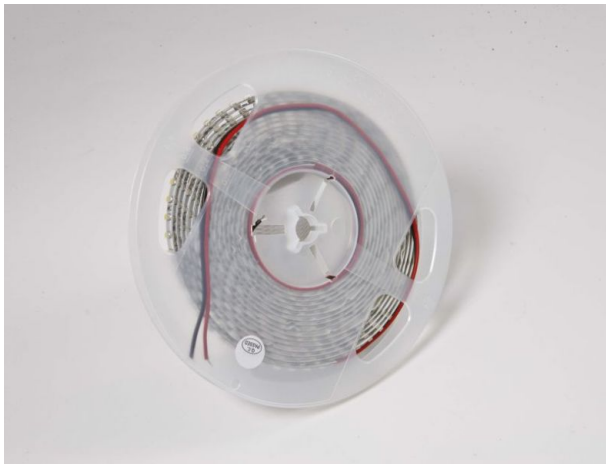

Synergy 21 LED Flex Strip 120 NW DC24V 48W IP20

kwh/1000h:	48,00
Lumens:	3600
Watt:	48,0
Nominal Service Life:	35000 Std.
Switching Cycles:	50000
Opt. Ambient Temperature.:	25 °C

LED Flex Strip neutral white,
DC24V, max. 2A, 48W ± 10%,
600Leds, 120°, 3528SMD
Lumen: 3600
4100-4400K
CRI: >80
Length: 5000*8*2.5mm

Adhesive tape for mounting aid on the back
indoor
Can be shortened every 6 LEDs
Strip can be shortened at marking points with sharp scissors.
!Attention! Strip must be checked for functionality beforehand.
Only split strip when no current is present.

Attributes

Attribute	Value
Abstrahlwinkel:	120
Ampere:	2
CC oder CV:	CV
CRI:	>80
Dimmbar:	abhängig vom Netzteil
Länge:	5
LED Strip Klebeband:	ja
LED Strip Breite:	8
LED Strip Höhe:	2.50
LED Strip Klebeband:	ja
LED Strip kürzbar:	50
LED Strip Länge:	5000
Lichtfabe in Kelvin:	4250
Lichtfarbe:	neutralweiß
Lichtfarbe in Kelvin:	4250
Lichtfarbe Name:	neutralweiß
Lumen:	3600
Schutzklasse:	IP20
Volt:	24
Weight:	0.126 Kg
Warranty:	24.00 Months

Additional Images

Accessories

Part No.	Name
81069	Synergy 21 LED zub Hollow Socket with Screw Terminals
81068	Synergy 21 LED zub wooden plug with screw terminals
81741	Synergy 21 LED Flex Strip add. Silicone mounting clip 10 pack
125198	Mean Well Power Supply - 24V 150W IP67
174020	Synergy 21 Power supply - 24V 100W BILTON
174654	Synergy 21 LED FLEX-Streifen zub. Easy Connect I Form für 1 Linie klar