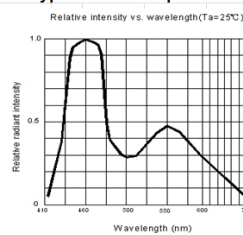

Merkmale

Merkmal	Wert
Abstrahlwinkel:	120
Ampere:	2
CC oder CV:	CV
CRI:	>80
Dimmbar:	abhängig vom Netzteil
LED Strip Klebeband:	ja
LED Strip Breite:	8.10
LED Strip Höhe:	2.40
LED Strip Klebeband:	ja
LED Strip kürzbar:	50
LED Strip Länge:	5000
Lichtfabe in Kelvin:	3000
Lichtfarbe:	warmweiß
Lichtfarbe in Kelvin:	3000
Lichtfarbe Name:	warmweiß
Lumen:	1575
Schutzklasse:	IP20
Volt:	12
Gewicht:	0.2 Kg

Weitere Bilder

V. Connect Drawing (1) :

SYNERGY 21

Connect Drawing (2) :

II. Typical Electro-Optical Characteristics Curves

SYNERGY 21

Zubehör

Art.-Nr.	Name
81069	Synergy 21 LED zub Hohlbuchse mit Schraubklemmen
81068	Synergy 21 LED zub Hohlstecker mit Schraubklemmen
81741	Synergy 21 LED Flex Strip zub. Silikonbefestigungsschelle 10er Pack 12mm
125198	Synergy 21 Netzteil - 24V 150W Mean Well IP67
174020	Synergy 21 Netzteil - 24V 100W BILTON
174654	Synergy 21 LED FLEX Strip zub. Easy Connect I shape for 1 line clear
174653	Synergy 21 LED FLEX Strip zub. Easy Connect I shape for 1 line red
174656	Synergy 21 LED FLEX Strip zub. Easy Connect I shape for 2 line clear
174655	Synergy 21 LED FLEX Strip zub. Easy Connect I shape for 2 line red
174648	Synergy 21 LED FLEX Strip zub. Easy Connect T shape for 1 line clear
174650	Synergy 21 LED FLEX Strip zub. Easy Connect T shape for 1 line clear
174647	Synergy 21 LED FLEX Strip zub. Easy Connect T shape for 1 line red
174649	Synergy 21 LED FLEX Strip zub. Easy Connect T shape for 1 line red
174652	Synergy 21 LED FLEX Strip zub. Easy Connect T shape for 2 line clear
174651	Synergy 21 LED FLEX Strip zub. Easy Connect T shape for 2 line red
174640	Synergy 21 LED FLEX Strip zub. Easy Connect MINI Strip to Wire 8mm
174614	Synergy 21 LED FLEX Strip zub. Easy Connect Strip to strip Joint 8mm