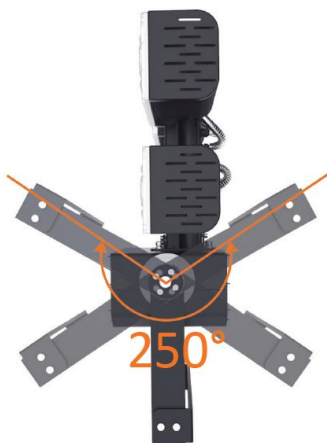

Synergy 21 LED object/stadium spotlight 480W IP66 ww (dim 0-10V)

kwh/1000h:	480,00
Lumens:	79200
Watt:	480,0
Nominal Service Life:	35000 Std.
Switching Cycles:	50000
Opt. Ambient Temperature.:	25 °C

Operating voltage: AC 90-305V, 50/60Hz
LED: 248 LED Philips Lumileds 165lm/Watt
Power supply unit: MeanWell
Beam angle: Lens 90°, light heads variably adjustable (swivelling and tilting)
Beam angles with 10°, 30° or 60° also available on request.
Lumen: 79200lm
Efficiency: 165Lm/Watt
Light colour: 3000K ±150 warm white
CRI: Ra>70
dimmable: 0-10V
Housing: Aluminium
Operating temperature: -40°C to +60°C
Protection class: IP66
Dimensions: 536*165*579mm

Energy efficiency class: A++
kWh/1000h: 480

The connection of electrical components and systems may only be carried out by only be carried out by qualified specialists!

Attributes

Attribute	Value
Abstrahlwinkel:	90
CRI:	>80
Dimmbar:	0-10V
Grösse:	536*165*579
LED - Gehäusefarbe:	schwarz
LED - Gehäusematerial:	Aluminium
Lichtfarbe:	warmweiß
Lichtfarbe in Kelvin:	3000
Lumen:	79200
Schutzklasse:	IP66
Volt:	230
Weight:	16 Kg
Warranty:	60.00 Months

Additional Images

Accessories

Part No.	Name
148726	Synergy 21 - Waterproof connector 1:1
148727	Synergy 21 - Waterproof connector 1:2
148730	Synergy 21 - Waterproof connector box 3 ports
148729	Synergy 21 - Waterproof connector box 3 ports transparent
148728	Synergy 21 - Waterproof connector box 4 ports
147265	Netzkabel 230V Schutzkontakt CEE7(Stecker)->Open End mit Adernendhülsen, 1,8m,Black