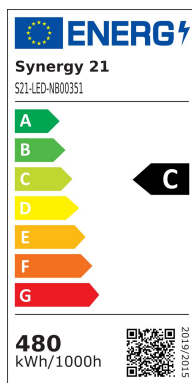

Synergy 21 LED object/stadium spotlight 480W IP66 ww (dim 0-10V)

kwh/1000h:	480,00
Lumens:	79200
Watt:	480,0
Nominal Service Life:	35000 Std.
Switching Cycles:	50000
Opt. Ambient Temperature.:	25 °C

Operating voltage: AC 90-305V, 50/60Hz
LED: 248 LED Philips Lumileds 165lm/Watt
Power supply unit: MeanWell
Beam angle: Lens 90°, light heads variably adjustable (swivelling and tilting)
Beam angles with 10°, 30° or 60° also available on request.
Lumen: 79200lm
Efficiency: 165Lm/Watt
Light colour: 3000K ±150 warm white
CRI: Ra>70
dimmable: 0-10V
Housing: Aluminium
Operating temperature: -40°C to +60°C
Protection class: IP66
Dimensions: 536*165*579mm

Energy efficiency class: A++
kWh/1000h: 480

The connection of electrical components and systems may only be carried out by only be carried out by qualified specialists!

Attributes

Attribute	Value
Abstrahlwinkel:	90
CRI:	>80
Dimmbar:	0-10V
Grösse:	536*165*579
LED - Gehäusefarbe:	schwarz
LED - Gehäusematerial:	Aluminium
Lichtfarbe:	warmweiß
Lichtfarbe in Kelvin:	3000
Lumen:	79200
Schutzklasse:	IP66
Volt:	230
Weight:	16 Kg
Warranty:	60.00 Months