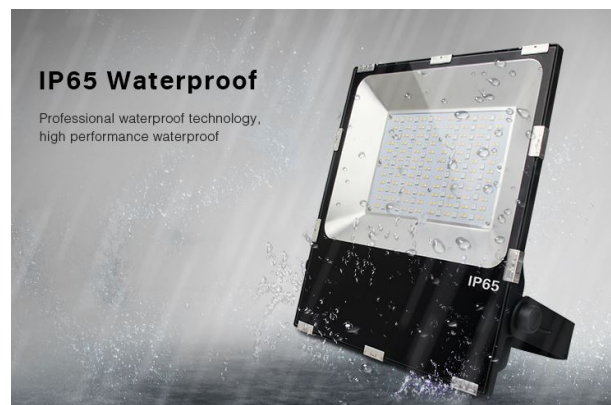

COMPATIBLE REMOTE SHEET