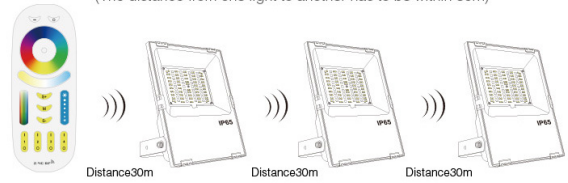

Automatic Commands Transmitting Function

One floodlight can send the commands from the remote control to another, which makes the control distance limitless.
(The distance from one light to another has to be within 30m)