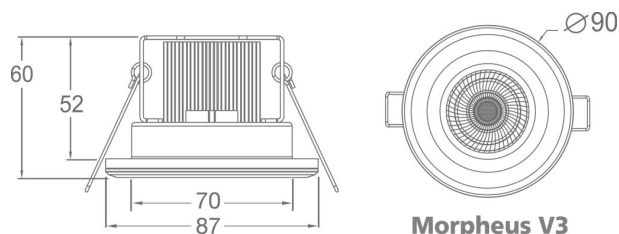

BEZELS

Morpheus V3

Accessories

Part No.	Name
168127	Synergy 21 LED Morpheus add. V3 add. lens
135731	Synergy 21 LED Controller 3653 LED RGB-WW (RGB-CCT) Master Set
102189	PortaLuce® Lightcontroller N°3458 Distributor
151666	Synergy 21 LED Controller EOS 05 5-channel controller RGB-WW (RGB-CCT)
149147	Synergy 21 LED Controller RGB-WW (RGB-CCT) DC12/24V *Milight/Miboxer*
137217	Synergy 21 LED to screw terminal KEFA (Phoenix® compatible) connector 6 F
221232	Synergy 21 LED controller 3in1 (RGB/RGBW/RGB+CCT) zigbee3.0/2.4G *Milight/Miboxer*
233331	Synergy 21 LED Controller 3in1 (RGB/RGBW/RGB+CCT) 2,4GHz*Milight/Miboxer*
233345	Synergy 21 LED Controller 3in1 (RGB/RGBW/RGB+CCT) WLAN + 2,4G*Milight/Miboxer*
236056	Synergy 21 LED Fernbedienung dual white (CCT) 3 Zonen *Milight/Miboxer*
147981	Synergy 21 LED remote RGB-WW (RGB-CCT) 8 zones *Milight/Miboxer*
151666	Synergy 21 LED Controller EOS 05 5-channel controller RGB-WW (RGB-CCT)
151667	Synergy 21 LED Controller EOS 05 5-channel hand-held transmitter 4 zones RGB-WW (RGB-CCT)
232621	Synergy 21 LED Controller EOS 05 5-Kanal Wandtaster RGB-WW (RGB-CCT)