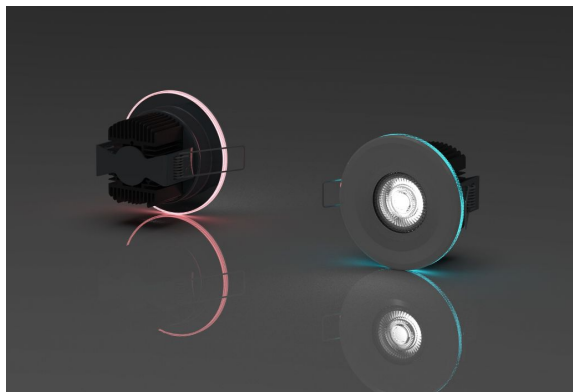

Synergy 21 LED Morpheus V3 - 24V

kwh/1000h:	7,70
Lumens:	600
Watt:	7,0
Nominal Service Life:	35000 Std.
Switching Cycles:	50000
Opt. Ambient Temperature.:	25 °C

Recessed ceiling spotlight with RGB-WW
Morpheus V3 - 24V
Can be controlled with any 24V RGB-WW (CCT) controller.

Light colour: 2800-6500K and RGB
Watt: 7W
Voltage: 24V DC
Lumen: ww=400lm, cw=411lm, ww+cw=820lm
Beam angle: 60°
CRI: >80
Dimensions: 90*90*60mm
Installation dimensions: 70 x 70mm

Cable length 15cm in the corresponding RGB-WW colours
Includes white, black and silver trim ring.

Energy efficiency class: A+
kWh/1000h: 7.7

Attributes

Attribute	Value
-----------	-------

Abstrahlwinkel:	60
Ampere:	0,3
Betriebstemperatur:	-10° ~ +40°C
CC oder CV:	CV
CRI:	>80
Dimmbar:	ja
Grösse:	90*90*60
LED - Gehäusefarbe:	schwarz
Lichtfarbe:	RGB-WW
Lichtfarbe in Kelvin:	2800-6500
Lumen:	1220
Schutzklasse:	IP20
Volt:	24
Weight:	0.465 Kg
Warranty:	60.00 Months