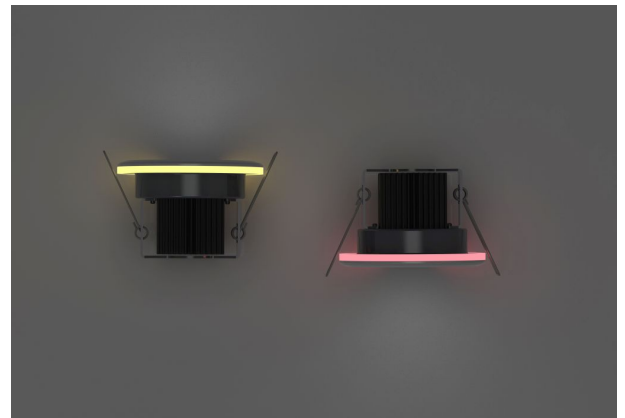

Abstrahlwinkel:	60
Ampere:	0,3
Betriebstemperatur:	-10° ~ +40°C
CC oder CV:	CV
CRI:	>80
Dimmbar:	ja
Grösse:	90*90*60
LED - Gehäusefarbe:	schwarz
Lichtfarbe:	RGB-WW
Lichtfarbe in Kelvin:	2800-6500
Lumen:	1220
Schutzklasse:	IP20
Volt:	24
Weight:	0.465 Kg
Warranty:	60.00 Months

Additional Images