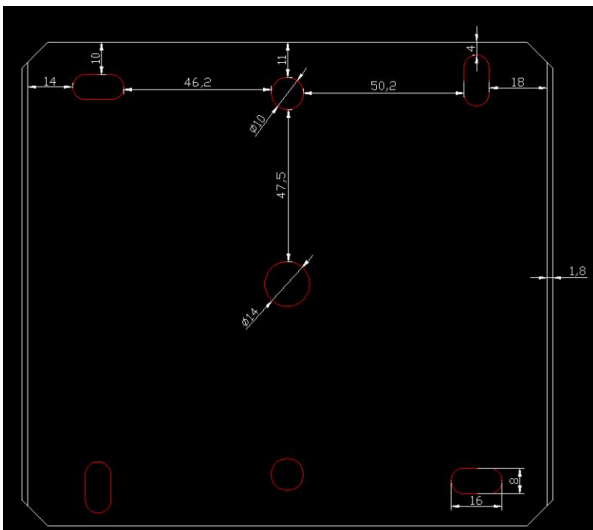

Attributes

Attribute	Value
Abstrahlwinkel:	120
CRI:	>80
Dimmbar:	TRIAC
Grösse:	600*290*217
LED - Gehäusefarbe:	schwarz
LED - Gehäusematerial:	Aluminium
Lichtfarbe:	neutralweiß
Lichtfarbe in Kelvin:	4500
Lumen:	13300
Schutzklasse:	IP52
Volt:	230
Weight:	10 Kg
Warranty:	24.00 Months

Additional Images