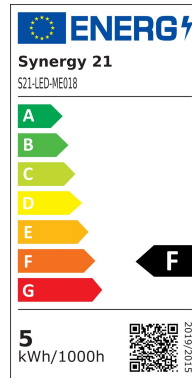

## Synergy 21 LED recessed ceiling spot Helios silver, square, surface-mounted frame

kwh/1000h:	5,50
Lumens:	398
Watt:	5,0
Nominal Service Life:	35000 Std.
Switching Cycles:	50000
Opt. Ambient Temperature.:	25 °C

## Attributes

Attribute	Value
Grösse:	55*55*19
LED - Gehäusefarbe:	silber
Weight:	0.2 Kg
Warranty:	60.00 Months