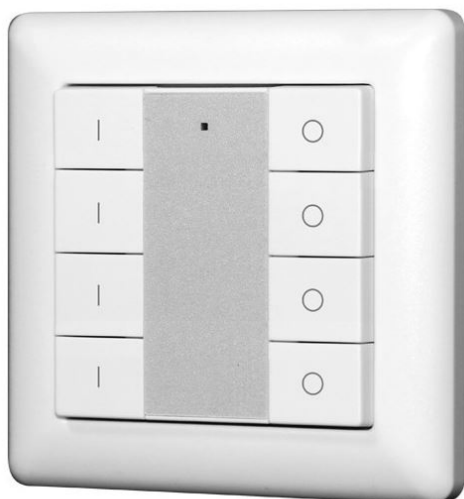

Synergy 21 LED Controller EOS 05 Wall switch 4-gang series 2

Wall switch for EOS 05 controller

Control of up to 4 zones
Brightness can be controlled intuitively
0.1% to 100% dimmable
Integrated CR2430 battery
Dimensions : 55x55x13mm
2 zones can be controlled individually (with several controllers)
The functions can be set individually for each zone
Range approx. 20m
Protection class: IP20, only suitable for indoor use

Accessories

Part No.	Name
151012	Synergy 21 LED Controller EOS 05 4-channel Controller + V2
108661	Synergy 21 LED Controller EOS 05 hand-held transmitter RGBW 2
106837	Synergy 21 LED Controller EOS 05 hand-held transmitter RGBW 1
123041	Synergy 21 LED Controller EOS 05 WLAN Controller Master Router
107727	HEP Power Supply - 12V 12W - HEP for Flush Mount Box