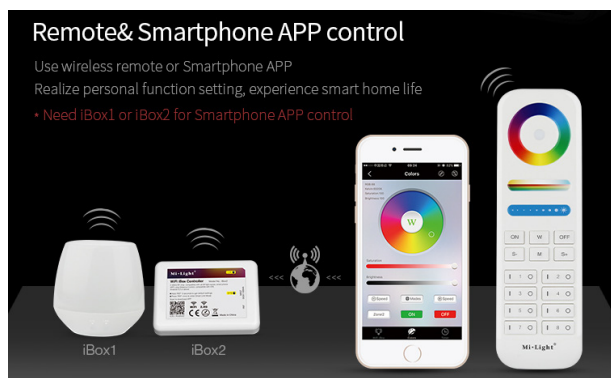

Imágenes adicionales

Auto-transmitting Diagram

One Garden Light can transmit the signals from the remote control to another Garden Light within 30m, as long as there is a Garden Light within 30m, the remote control distance can be limitless.

Auto-synchronization function

Different Garden Light can work synchronously when they are started at different times, controlled by the same remote, under same dynamic mode and with same speed.

COMPATIBLE REMOTE SHEET