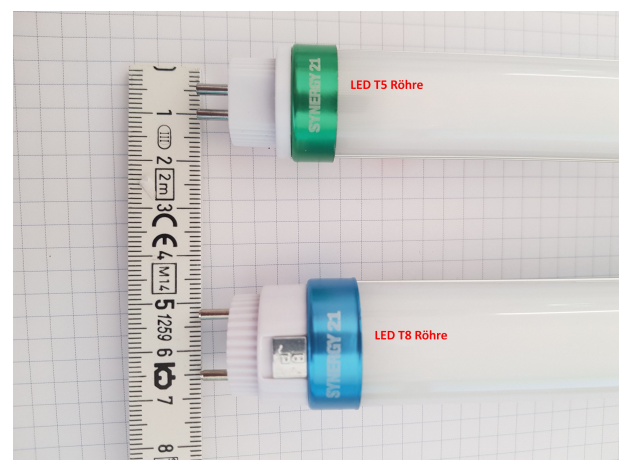

Attributes

Attribute	Value
Abstrahlwinkel:	120
Betriebstemperatur:	-1 bis +45
CRI:	>80
Dimmbar:	nein
Grösse:	1149*23
LED - Gehäusefarbe:	silber
LED - Gehäusematerial:	PC
Lichtfarbe:	kaltweiß
Lichtfarbe in Kelvin:	6000
Lumen:	3250
Schutzklasse:	IP40
Sockel:	T5 drehbar
Volt:	230
Weight:	0.3 Kg
Warranty:	60.00 Months

Additional Images