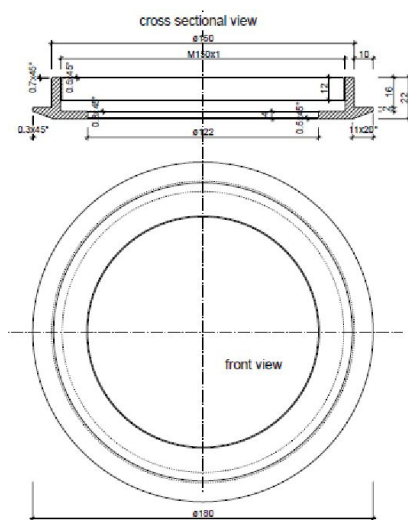

Attribute	Value
Lichtfarbe in Kelvin:	6000
Lumen:	2880
Weight:	1 Kg

Additional Images

Accessories

Part No.	Name
115517	Synergy 21 LED Prometheus IP68 power supply V2
81394	Synergy 21 LED Prometheus IP68 Zubehör, befahrbare Glasscheibe mit
88251	Synergy 21 LED Prometheus IP68 Zubehör, Deck-Ring
148726	Synergy 21 - Waterproof connector 1:1
148727	Synergy 21 - Waterproof connector 1:2
148730	Synergy 21 - Waterproof connector box 3 ports
148729	Synergy 21 - Waterproof connector box 3 ports transparent
148728	Synergy 21 - Waterproof connector box 4 ports
87838	Synergy 21 LED Prometheus IP68 RGB-W add. cable 3m
87839	Synergy 21 LED Prometheus IP68 RGB-W zub. Kabel 5m