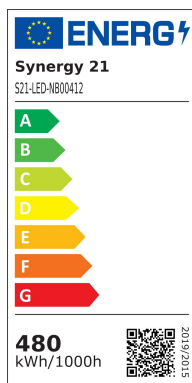

Synergy 21 LED object/stadium spotlight Hyperion with 90° lens

kwh/1000h:	480,00
Lumens:	79200
Watt:	480,0
Nominal Service Life:	35000 Std.
Switching Cycles:	50000
Opt. Ambient Temperature.:	25 °C

Replacement lens 90°

Attributes

Attribute	Value
Abstrahlwinkel:	90
Weight:	0.1 Kg
Warranty:	24.00 Months

Accessories

Part No.	Name
172375	Synergy 21 LED object/stadium spotlight Hyperion 100W IP65 nw
172376	Synergy 21 LED object/stadium spotlight Hyperion 100W IP65 cw
172377	Synergy 21 LED object/stadium spotlight Hyperion 200W IP65 nw