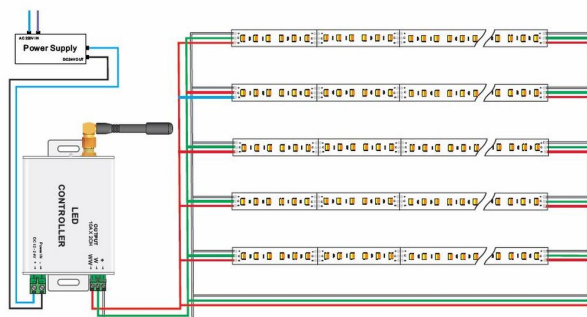

DC24V, 48W per colour, nonwaterproof IP20

Can be shortened every 12 LEDs (50mm),

Adhesive tape for mounting aid on the back

Strip can be shortened at markings with sharp scissors.

!Attention! Strip must first be checked for functionality.

Attributes

Attribute	Value
Abstrahlwinkel:	120
Ampere:	4
CC oder CV:	CV
CRI:	>80
Dimmbar:	abhängig vom Netzteil
Länge:	5
LED Strip Klebeband:	ja
LED Strip Breite:	10
LED Strip Höhe:	30
LED Strip Klebeband:	ja
LED Strip kürzbar:	50
LED Strip Länge:	5000
Lichtfabe in Kelvin:	3000-7000
Lichtfarbe:	dual weiß, CCT
Lichtfarbe in Kelvin:	3000-7000
Lichtfarbe Name:	dual weiß, CCT
Lumen:	6000
Schutzklasse:	IP20
Volt:	24
Weight:	0.15 Kg
Warranty:	24.00 Months

Additional Images

Radiation diagram

How to connect Flexible strip

Below shows you how to connect the flexible strip to power supplies.

Accessories

Part No.	Name
85999	PortaLuce® Lightcontroller N°3551 LED RGB-W/Dualwhite, gemeinsam +
135731	Synergy 21 LED Controller 3653 LED RGB-WW (RGB-CCT) Master Set
98691	Synergy 21 LED Controller EOS 03 DMX512 dual white (CCT) wall switch black
124048	Synergy 21 LED Controller DMX 512 Slave RGBW 4*5A
154885	Synergy 21 LED controller dual white (CCT) DC12/24V 4 zones *Milight/Miboxer*
157592	Synergy 21 LED remote smart panel dual white (CCT) 4-zones *Milight/Miboxer*

Part No.	Name
158722	Synergy 21 LED remote dual white (CCT) 4 zones *Milight/Miboxer*
159413	Synergy 21 LED remote smart panel dual white (CCT) 4-zones *Milight/Miboxer*
159525	Synergy 21 LED remote dual white (CCT) 4 zones *Milight/Miboxer*
124648	Mean Well Power Supply - 24V 100W IP67
125198	Mean Well Power Supply - 24V 150W IP67
81741	Synergy 21 LED Flex Strip add. Silicone mounting clip 10 pack
81069	Synergy 21 LED zub Hollow Socket with Screw Terminals
81068	Synergy 21 LED zub wooden plug with screw terminals
174020	Synergy 21 Power supply - 24V 100W BILTON