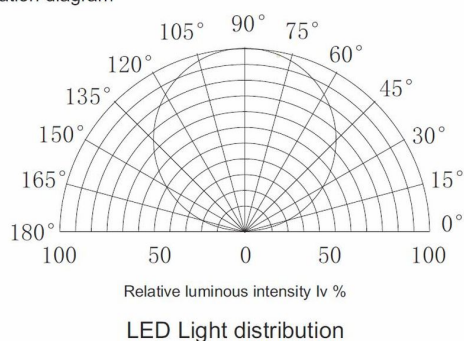

Radiation diagram