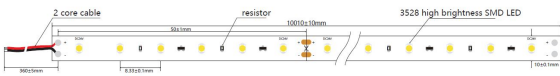

Additional Images