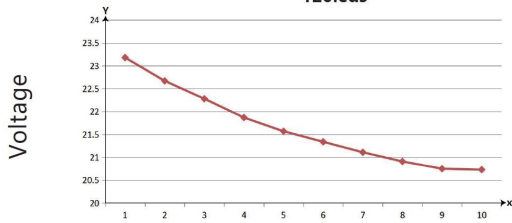

Voltage: 24V, max4A
Watt: 96W±10%
Light colour: warm white, 3100K±250k
Brightness: 7600lm
Beam angle: 120°
Protection class: IP20
Number of LEDs: 1200*3528SMD
Dimensions: 10000*10*3 mm
PCB colour: white, open cable end (360±5mm)
Operating temperature: -25°C to +40°C
Weight: 0.500kg
Can be shortened every 6 LED 10cm
Adhesive tape: yes 3M on the back

Make sure that the LED strip does not exceed a working temperature of 40°C, otherwise its service life cannot be guaranteed.

No guarantee can be given for overheated LED strips

Attributes

Attribute	Value
Abstrahlwinkel:	120
Ampere:	4
CC oder CV:	CV
CRI:	>80
Dimmbar:	abhängig vom Netzteil
Länge:	10
LED Strip Klebeband:	ja
LED Strip Breite:	10
LED Strip Höhe:	3
LED Strip Klebeband:	ja
LED Strip kürzbar:	100
LED Strip Länge:	10000
Lichtfabe in Kelvin:	3100
Lichtfarbe:	warmweiß
Lichtfarbe in Kelvin:	3100
Lichtfarbe Name:	warmweiß
Lumen:	7600
Schutzklasse:	IP20
Volt:	24
Weight:	0.4 Kg
Warranty:	60.00 Months

Additional Images

The relationship of curve variation between voltage and the length of the led strip in single drive 120leds

Accessories

Part No.	Name
140931	Mean Well power supply - 24V 100W dimmable IP65
122587	Synergy 21 Netzteil - 24V 120W Osram IP64
174020	Synergy 21 Power supply - 24V 100W BILTON