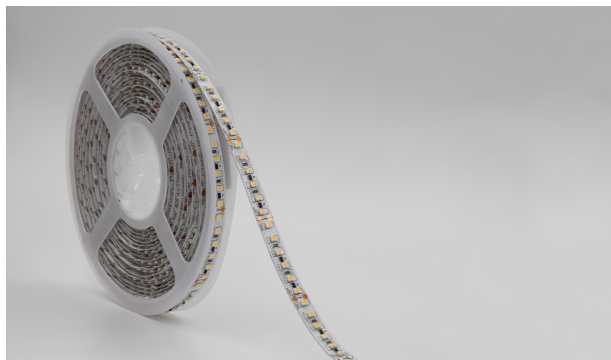

Voltage: 24V, max4A
Watt: 96W±10%
Light colour: warm white, 3100K±250k
Brightness: 7600lm
Beam angle: 120°
Protection class: IP20
Number of LEDs: 1200*3528SMD
Dimensions: 10000*10*3 mm
PCB colour: white, open cable end (360±5mm)
Operating temperature: -25°C to +40°C
Weight: 0.500kg
Can be shortened every 6 LED 10cm
Adhesive tape: yes 3M on the back

Our 3M adhesive tape adheres well, but should only be used as a mounting aid.

There are a variety of mounting options, such as clips, permanently elastic mounting adhesive, cable ties, etc.

Please note that LED strips must also be cooled.

Make sure that the LED strip does not exceed a working temperature of 40°C, otherwise its service life cannot be guaranteed.

No guarantee can be given for overheated LED strips

Attributes

Attribute	Value
Abstrahlwinkel:	120
Ampere:	4
CC oder CV:	CV
CRI:	>80
Dimmbar:	abhängig vom Netzteil
Länge:	10
LED Strip Klebeband:	ja
LED Strip Breite:	10
LED Strip Höhe:	3
LED Strip Klebeband:	ja
LED Strip kürzbar:	100
LED Strip Länge:	10000
Lichtfabe in Kelvin:	3100
Lichtfarbe:	warmweiß
Lichtfarbe in Kelvin:	3100
Lichtfarbe Name:	warmweiß
Lumen:	7600
Schutzklasse:	IP20
Volt:	24
Weight:	0.4 Kg
Warranty:	60.00 Months

Additional Images

The relationship of curve variation between voltage and the length of the led strip in single drive 120leds

Accessories

Part No.	Name
140931	Mean Well power supply - 24V 100W dimmable IP65
122587	Synergy 21 Netzteil - 24V 120W Osram IP64
174020	Synergy 21 Power supply - 24V 100W BILTON