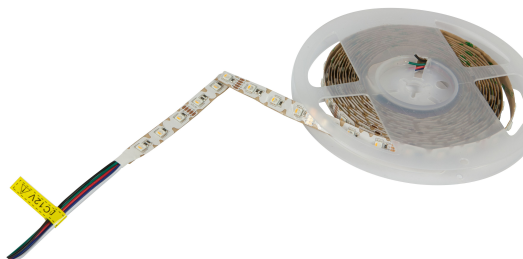

Attribute	Value
Ampere:	3.80
CC oder CV:	CV
Dimmbar:	abhängig vom Netzteil
Länge:	5
LED Strip Klebeband:	ja
LED Strip Breite:	12
LED Strip Höhe:	2.20
LED Strip Klebeband:	ja
LED Strip kürzbar:	100
LED Strip Länge:	5000
Lichtfarbe:	RGB-W
Lichtfarbe Name:	RGB-W
Schutzklasse:	IP20
Volt:	24
Weight:	0.2 Kg
Warranty:	24.00 Months

Additional Images