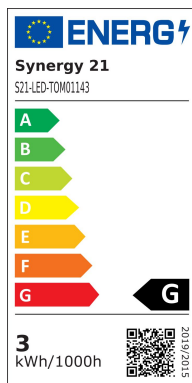

Synergy 21 LED garden spot 3W ww 5° lens

SYNERGY 21

kwh/1000h:	3,00
Lumens:	195
Watt:	3,0
Nominal Service Life:	35000 Std.
Switching Cycles:	15000
Opt. Ambient Temperature.:	25 °C

Operating voltage: AC 230V
LED: 3*1Watt high-power chip
Beam angle: 5°
Lumen: 195lm, 65lm/Watt
Warm white: 3200K ±250
CRI: Ra>80
Housing: Painted metal
Operating temperature: -40°C to +55°C
Protection class: IP65 (water jet-proof)
Swivelling: 240°
Total height: 14 cm
Base plate diameter: 6.1 cm
Lens diameter: 6.9 cm
Weight: 0.4 kg
Connection cable: 2.5 metres

Energy efficiency class: A+
kWh/1000h: 3