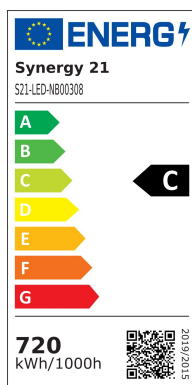

Synergy 21 LED object/stadium spotlight 720W IP66 cw

kwh/1000h:	720,00
Lumens:	118800
Watt:	720,0
Nominal Service Life:	35000 Std.
Switching Cycles:	50000
Opt. Ambient Temperature.:	25 °C

Operating voltage: AC 90-305V, 50/60Hz
 LED: 372 LED Philips Lumileds 165lm/Watt
 Power supply unit: MeanWell
 Beam angle: Lens 90°, light heads variably adjustable (swivelling and tilting)
 Beam angles with 10°, 30° or 60° also available on request.
 Lumen: 118,800lm
 Efficiency: 165Lm/Watt
 Light colour: 5000K ±150
 CRI: Ra>70
 Dimmable: no (Dimmable models such as DALI or 0-10V on request)
 Housing: Aluminium
 Operating temperature: -40°C to +60°C
 Protection class: IP66
 Dimensions: 691*202*579mm

Energy efficiency class: A++
 kWh/1000h: 720

The connection of electrical components and systems may only be carried out by only be carried out by qualified specialists!

Attributes

Attribute	Value
Abstrahlwinkel:	90
CRI:	>80
Dimmbar:	nein
Grösse:	691*202*579
LED - Gehäusefarbe:	schwarz
LED - Gehäusematerial:	Aluminium
Lichtfarbe:	kaltweiß
Lichtfarbe in Kelvin:	5000
Lumen:	118800
Schutzklasse:	IP66
Volt:	230
Weight:	20.2 Kg
Warranty:	24.00 Months