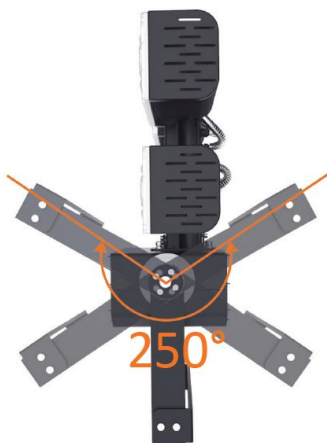

Synergy 21 LED object/stadium spotlight 720W IP66 cw

kwh/1000h:	720,00
Lumens:	118800
Watt:	720,0
Nominal Service Life:	35000 Std.
Switching Cycles:	50000
Opt. Ambient Temperature.:	25 °C

Operating voltage: AC 90-305V, 50/60Hz
 LED: 372 LED Philips Lumileds 165lm/Watt
 Power supply unit: MeanWell
 Beam angle: Lens 90°, light heads variably adjustable (swivelling and tilting)
 Beam angles with 10°, 30° or 60° also available on request.
 Lumen: 118,800lm
 Efficiency: 165Lm/Watt
 Light colour: 5000K ±150
 CRI: Ra>70
 Dimmable: no (Dimmable models such as DALI or 0-10V on request)
 Housing: Aluminium
 Operating temperature: -40°C to +60°C
 Protection class: IP66
 Dimensions: 691*202*579mm

Energy efficiency class: A++
 kWh/1000h: 720

The connection of electrical components and systems may only be carried out by only be carried out by qualified specialists!

Attributes

Attribute	Value
Abstrahlwinkel:	90
CRI:	>80
Dimmbar:	nein
Grösse:	691*202*579
LED - Gehäusefarbe:	schwarz
LED - Gehäusematerial:	Aluminium
Lichtfarbe:	kaltweiß
Lichtfarbe in Kelvin:	5000
Lumen:	118800
Schutzklasse:	IP66
Volt:	230
Weight:	20.2 Kg
Warranty:	24.00 Months

Additional Images

Accessories

Part No.	Name
148726	Synergy 21 - Waterproof connector 1:1
148727	Synergy 21 - Waterproof connector 1:2
148730	Synergy 21 - Waterproof connector box 3 ports
148729	Synergy 21 - Waterproof connector box 3 ports transparent
148728	Synergy 21 - Waterproof connector box 4 ports
147265	Netzkabel 230V Schutzkontakt CEE7(Stecker)->Open End mit Adernendhülsen, 1,8m,Black