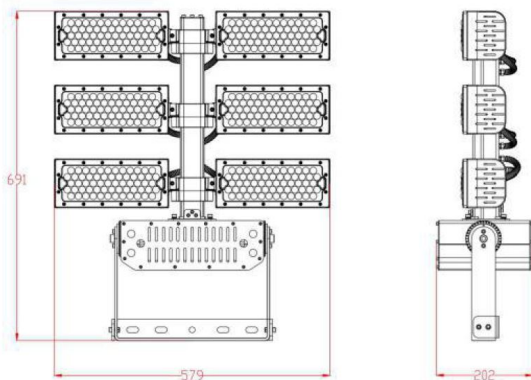

Attribute	Value
Abstrahlwinkel:	90
CRI:	>80
Dimmbar:	nein
Grösse:	691*202*579
LED - Gehäusefarbe:	schwarz
LED - Gehäusematerial:	Aluminium
Lichtfarbe:	kaltweiß
Lichtfarbe in Kelvin:	5000
Lumen:	118800
Schutzklasse:	IP66
Volt:	230
Weight:	20.2 Kg
Warranty:	24.00 Months

Additional Images