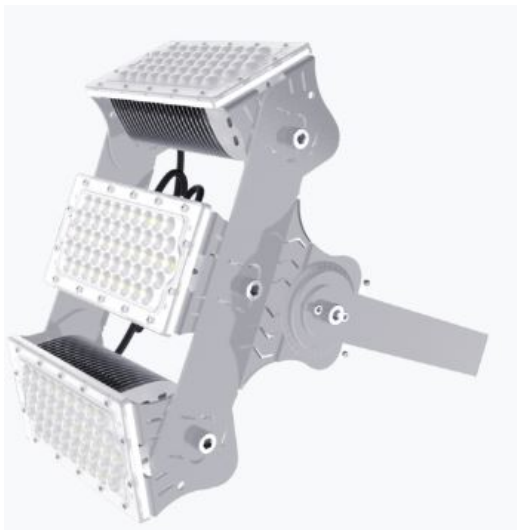

Synergy 21 LED Objekt/Stadion Strahler Hyperion 300W IP65 nw

kwh/1000h:	300,00
Lumens:	48000
Watt:	300,0
Nominal Service Life:	35000 Std.
Switching Cycles:	50000
Opt. Ambient Temperature.:	25 °C

Operating voltage: AC 90-305V, 50/60Hz
Watt: 300W (Also available with 180W on request.)
LED: 144pcs Lumileds
Power supply unit: MeanWell
Beam angle: Lens 60°, light heads variably adjustable (swivelling and tilting)
Beam angles of 10°, 30°, 90° or 120° also available on request.
Lenses can also be exchanged. Interchangeable lenses with 30°, 60°, 90° and 120° available
Lumen: 48,000lm
Efficiency: 160Lm/Watt
Light colour: 4000K
CRI: Ra>70
Dimmable: no (Dimmable models such as DALI or 0-10V on request)
Housing: Aluminium
Operating temperature: -40°C to +60°C
Protection class: IP65
Dimensions: 410*340*230mm

Energy efficiency class: A++
kWh/1000h: 300

The connection of electrical components and systems may only be carried out by qualified specialists!

Attributes

Attribute	Value
Abstrahlwinkel:	60
CRI:	>80
Dimmbar:	nein
Grösse:	410*340*230
LED - Gehäusefarbe:	silber
LED - Gehäusematerial:	Aluminium
Lichtfarbe:	neutralweiß
Lichtfarbe in Kelvin:	4000
Lumen:	48000
Schutzklasse:	IP65
Volt:	230
Weight:	6.7 Kg

Additional Images

Accessories

Part No.	Name
148726	Synergy 21 - Waterproof connector 1:1
148727	Synergy 21 - Waterproof connector 1:2
148730	Synergy 21 - Waterproof connector box 3 ports
148729	Synergy 21 - Waterproof connector box 3 ports transparent
148728	Synergy 21 - Waterproof connector box 4 ports
147265	Netz Kabel 230V Schutzkontakt CEE7(Stecker)->Open End mit Adernendhülsen, 1,8m,Black

Part No.	Name
178595	Synergy 21 LED object/stadium spotlight Hyperion with lens 30°
178641	Synergy 21 LED object/stadium spotlight Hyperion with lens 60°
178642	Synergy 21 LED object/stadium spotlight Hyperion with 90° lens
178643	Synergy 21 LED object/stadium spotlight Hyperion with 120° lens