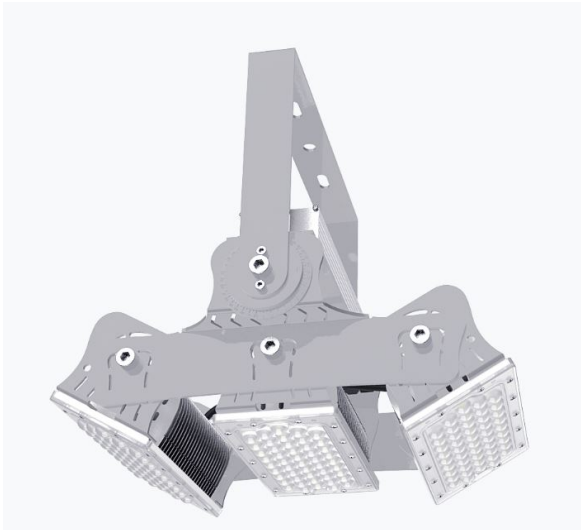

Synergy 21 LED Objekt/Stadion Strahler Hyperion 300W IP65 nw

kwh/1000h:	300,00
Lumens:	48000
Watt:	300,0
Nominal Service Life:	35000 Std.
Switching Cycles:	50000
Opt. Ambient Temperature.:	25 °C

Operating voltage: AC 90-305V, 50/60Hz
Watt: 300W (Also available with 180W on request.)
LED: 144pcs Lumileds
Power supply unit: MeanWell
Beam angle: Lens 60°, light heads variably adjustable (swivelling and tilting)
Beam angles of 10°, 30°, 90° or 120° also available on request.
Lenses can also be exchanged. Interchangeable lenses with 30°, 60°, 90° and 120° available
Lumen: 48,000lm
Efficiency: 160Lm/Watt
Light colour: 4000K
CRI: Ra>70
Dimmable: no (Dimmable models such as DALI or 0-10V on request)
Housing: Aluminium
Operating temperature: -40°C to +60°C
Protection class: IP65
Dimensions: 410*340*230mm

Energy efficiency class: A++
kWh/1000h: 300

The connection of electrical components and systems may only be carried out by qualified specialists!

Attributes

Attribute	Value
Abstrahlwinkel:	60
CRI:	>80
Dimmbar:	nein
Grösse:	410*340*230
LED - Gehäusefarbe:	silber
LED - Gehäusematerial:	Aluminium
Lichtfarbe:	neutralweiß
Lichtfarbe in Kelvin:	4000
Lumen:	48000
Schutzklasse:	IP65
Volt:	230
Weight:	6.7 Kg

Additional Images

Accessories

Part No.	Name
148726	Synergy 21 - Waterproof connector 1:1
148727	Synergy 21 - Waterproof connector 1:2
148730	Synergy 21 - Waterproof connector box 3 ports
148729	Synergy 21 - Waterproof connector box 3 ports transparent
148728	Synergy 21 - Waterproof connector box 4 ports
147265	Netz Kabel 230V Schutzkontakt CEE7(Stecker)->Open End mit Adernendhülsen, 1,8m,Black

Part No.	Name
178595	Synergy 21 LED object/stadium spotlight Hyperion with lens 30°
178641	Synergy 21 LED object/stadium spotlight Hyperion with lens 60°
178642	Synergy 21 LED object/stadium spotlight Hyperion with 90° lens
178643	Synergy 21 LED object/stadium spotlight Hyperion with 120° lens