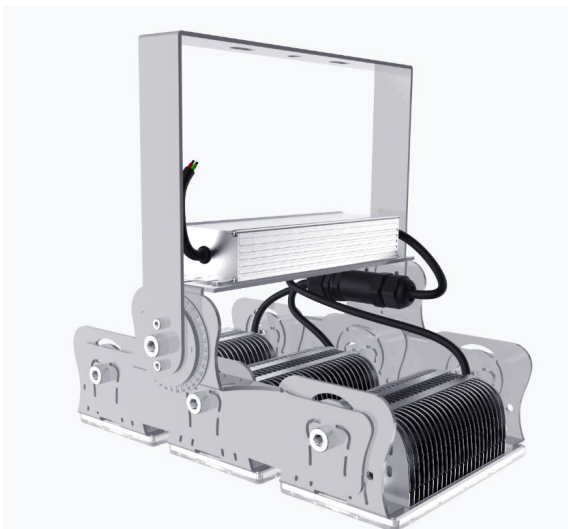

Synergy 21 LED Objekt/Stadion Strahler Hyperion 300W IP65 nw

kwh/1000h:	300,00
Lumens:	48000
Watt:	300,0
Nominal Service Life:	35000 Std.
Switching Cycles:	50000
Opt. Ambient Temperature.:	25 °C

Operating voltage: AC 90-305V, 50/60Hz
Watt: 300W (Also available with 180W on request.)
LED: 144pcs Lumileds
Power supply unit: MeanWell
Beam angle: Lens 60°, light heads variably adjustable (swivelling and tilting)
Beam angles of 10°, 30°, 90° or 120° also available on request.
Lenses can also be exchanged. Interchangeable lenses with 30°, 60°, 90° and 120° available
Lumen: 48,000lm
Efficiency: 160Lm/Watt
Light colour: 4000K
CRI: Ra>70
Dimmable: no (Dimmable models such as DALI or 0-10V on request)
Housing: Aluminium
Operating temperature: -40°C to +60°C
Protection class: IP65
Dimensions: 410*340*230mm

Energy efficiency class: A++
kWh/1000h: 300

The connection of electrical components and systems may only be carried out by qualified specialists!

Attributes

Attribute	Value
Abstrahlwinkel:	60
CRI:	>80
Dimmbar:	nein
Grösse:	410*340*230
LED - Gehäusefarbe:	silber
LED - Gehäusematerial:	Aluminium
Lichtfarbe:	neutralweiß
Lichtfarbe in Kelvin:	4000
Lumen:	48000
Schutzklasse:	IP65
Volt:	230
Weight:	6.7 Kg

Additional Images

Accessories

Part No.	Name
148726	Synergy 21 - Waterproof connector 1:1
148727	Synergy 21 - Waterproof connector 1:2
148730	Synergy 21 - Waterproof connector box 3 ports
148729	Synergy 21 - Waterproof connector box 3 ports transparent
148728	Synergy 21 - Waterproof connector box 4 ports
147265	Netz Kabel 230V Schutzkontakt CEE7(Stecker)->Open End mit Adernendhülsen, 1,8m,Black

Part No.	Name
178595	Synergy 21 LED object/stadium spotlight Hyperion with lens 30°
178641	Synergy 21 LED object/stadium spotlight Hyperion with lens 60°
178642	Synergy 21 LED object/stadium spotlight Hyperion with 90° lens
178643	Synergy 21 LED object/stadium spotlight Hyperion with 120° lens